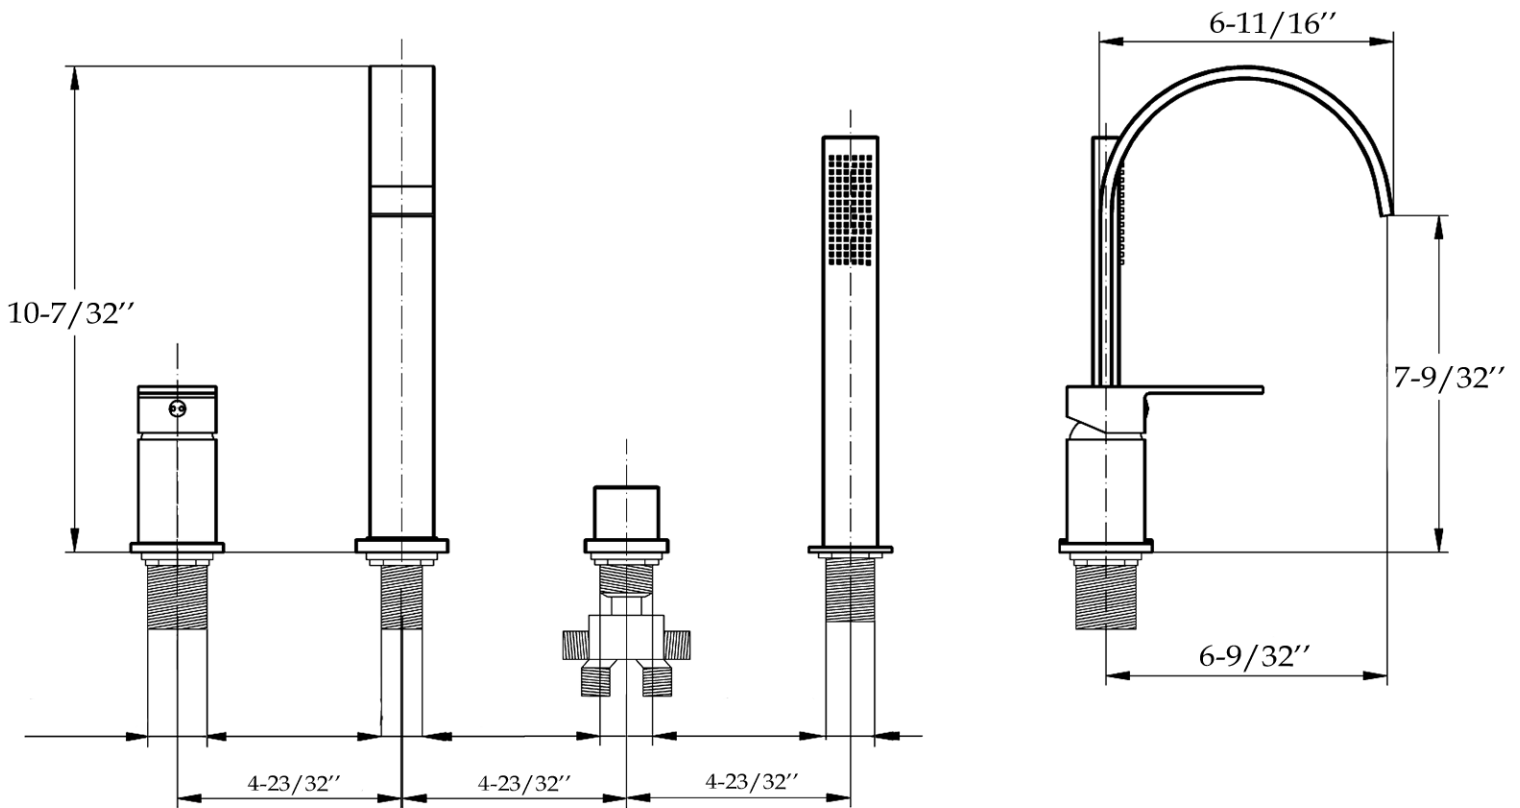

## Deck Mount Tub Faucet by Randolph Morris

Item #: RMJS32

All products and specifications are subject to change without notice. Randolph Morris is not responsible for typographical and/or dimensional errors. Typographical errors are subject to correction.

Note: Rough-in dimensions may vary  $\pm 1/2''$  and are subject to change. No responsibility is assumed by Randolph Morris.