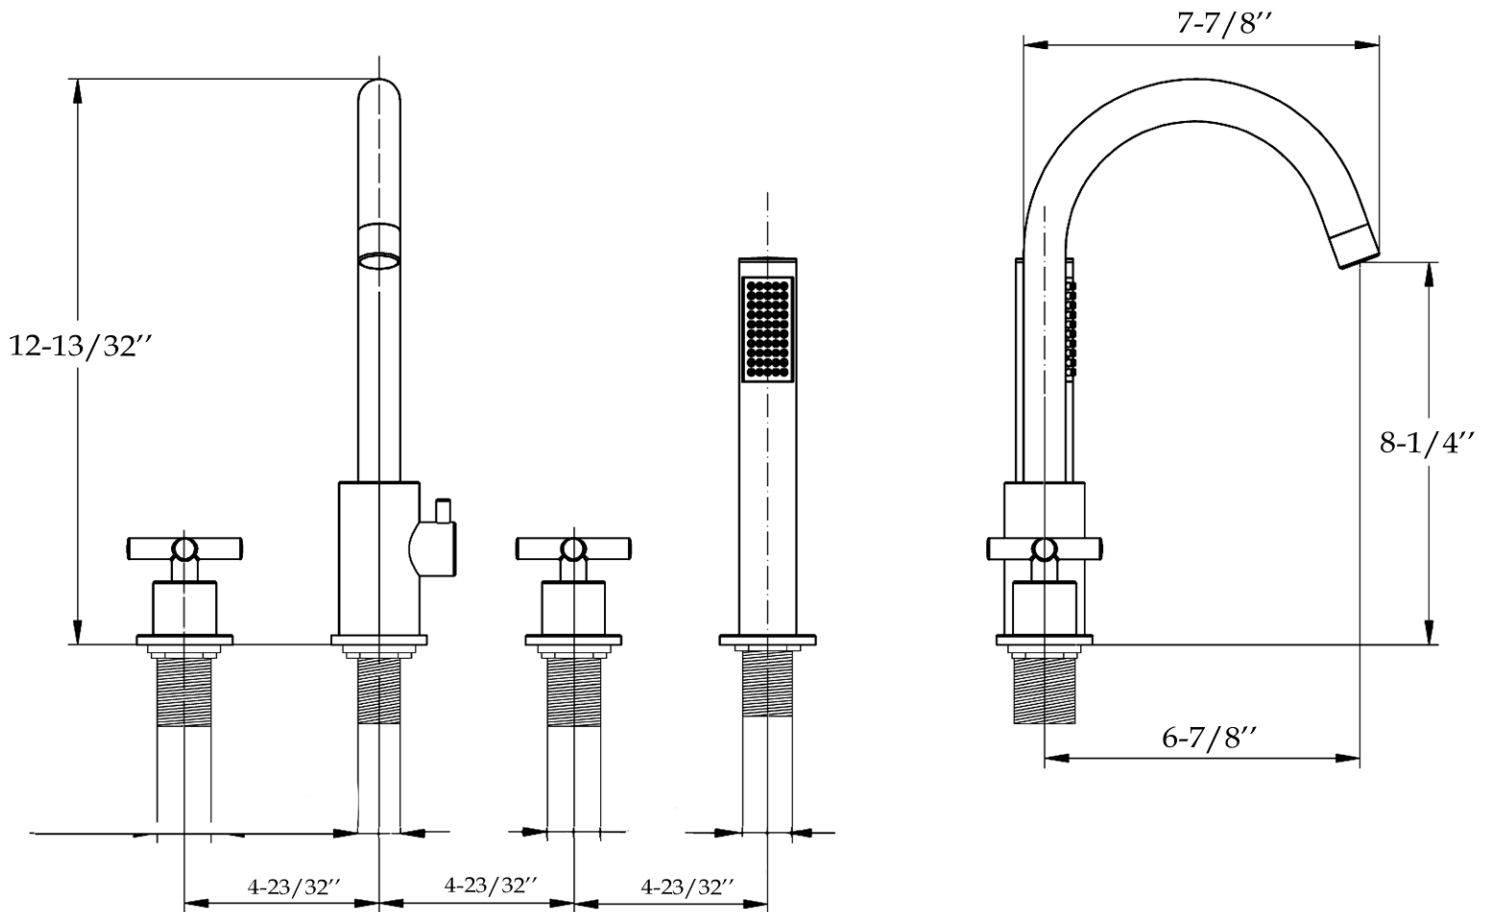

Deck Mount Tub Faucet
by Randolph Morris

Item #: RMJS28

All products and specifications are subject to change without notice. Randolph Morris is not responsible for typographical and/or dimensional errors. Typographical errors are subject to correction.

Note: Rough-in dimensions may vary +/- 1/2" and are subject to change. No responsibility is assumed by Randolph Morris.