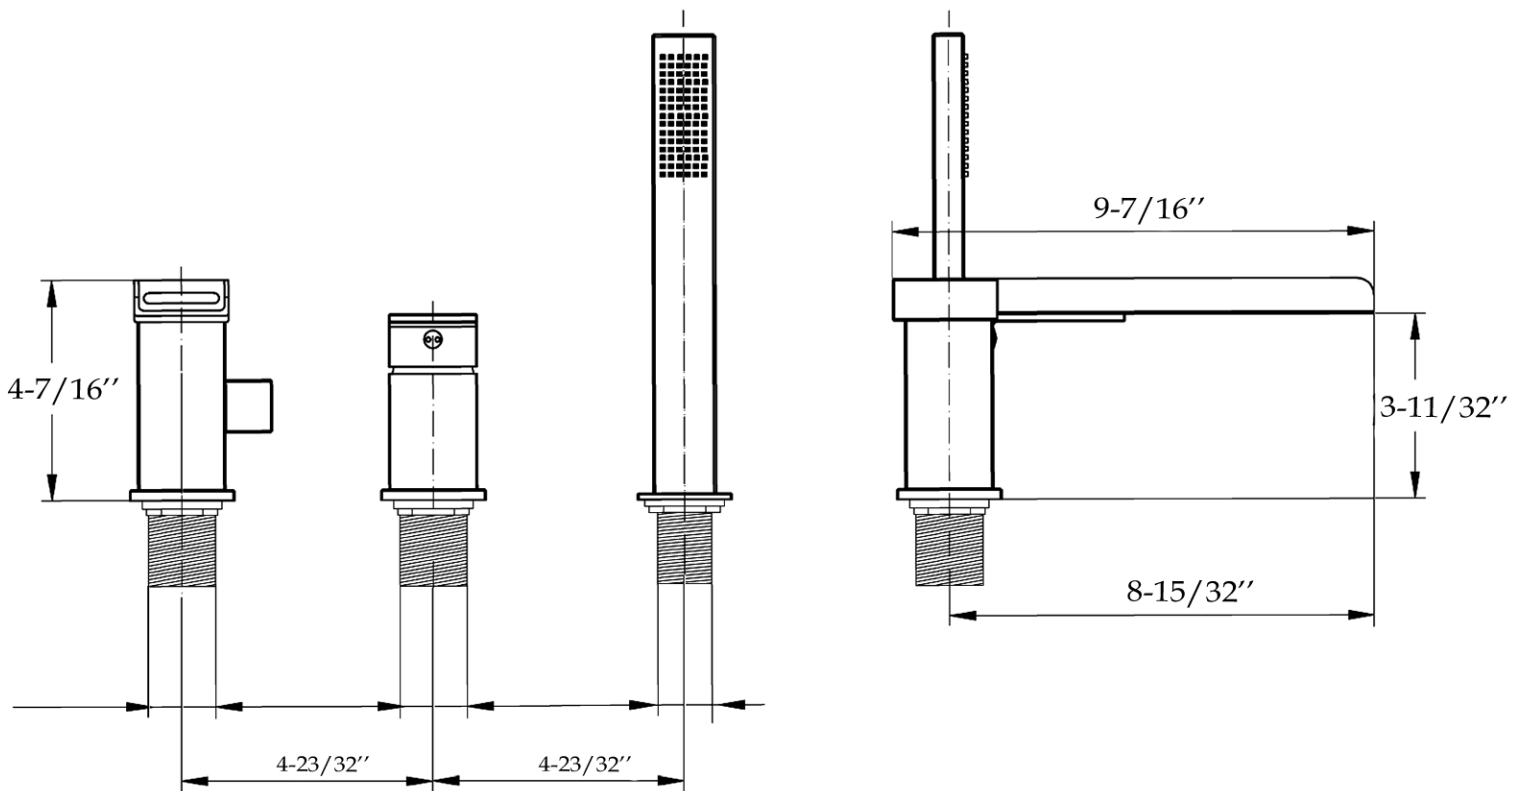

Deck Mount Tub Faucet
by Randolph Morris

Item #: RMJS221

All products and specifications are subject to change without notice. Randolph Morris is not responsible for typographical and/or dimensional errors. Typographical errors are subject to correction.

Note: Rough-in dimensions may vary $\pm 1/2''$ and are subject to change. No responsibility is assumed by Randolph Morris.