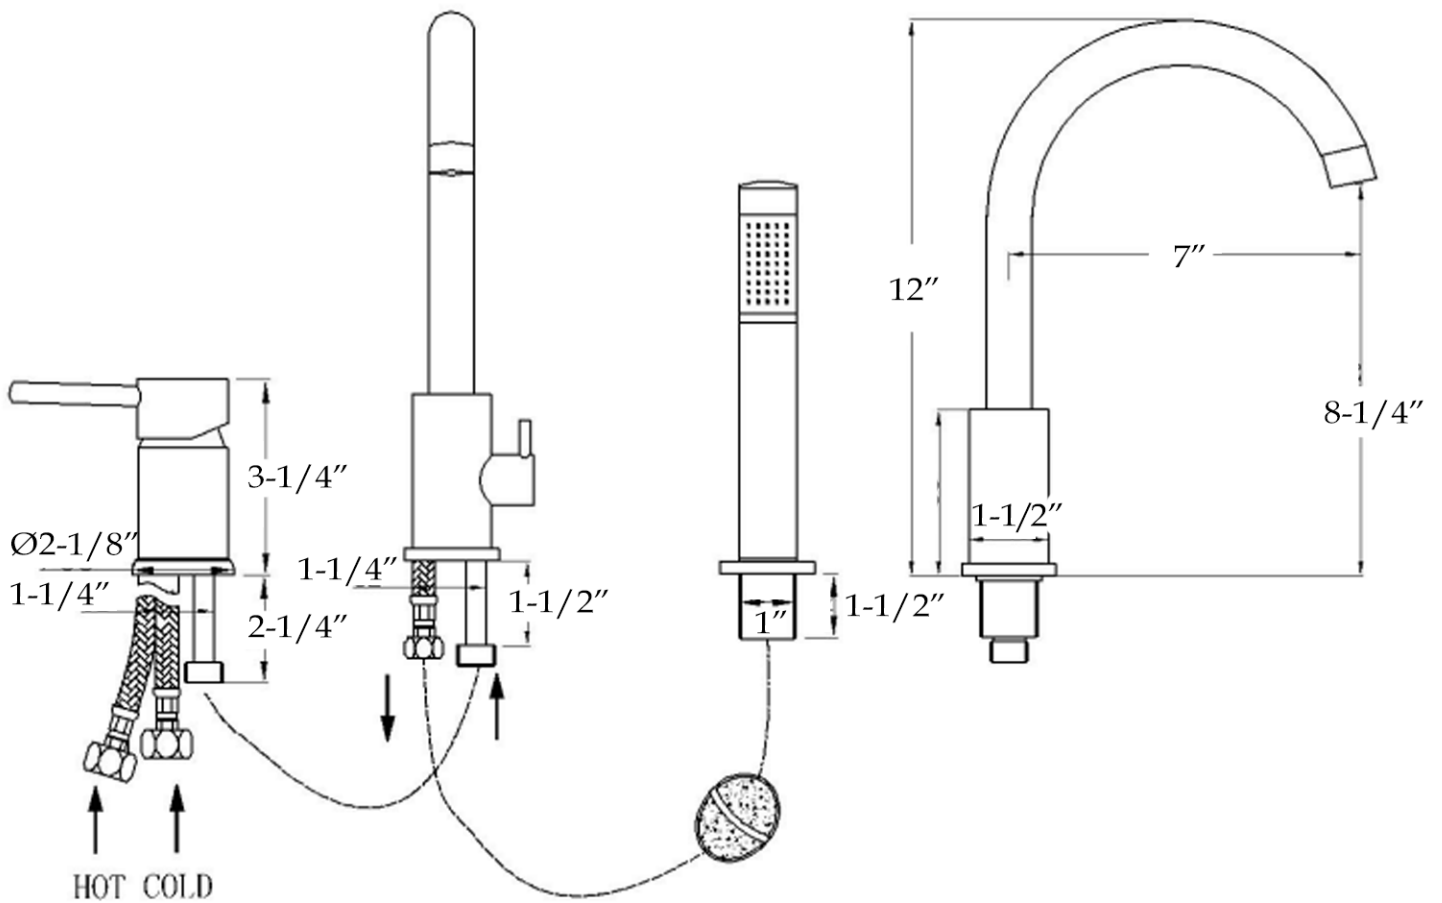

Contemporary Deck Mount Faucet by Randolph Morris

Item #: RMJDF

All products and specifications are subject to change without notice. Randolph Morris is not responsible for typographical and/or dimensional errors. Typographical errors are subject to correction.

Note: Rough-in dimensions may vary +/- 1/2" and are subject to change. No responsibility is assumed by Randolph Morris.