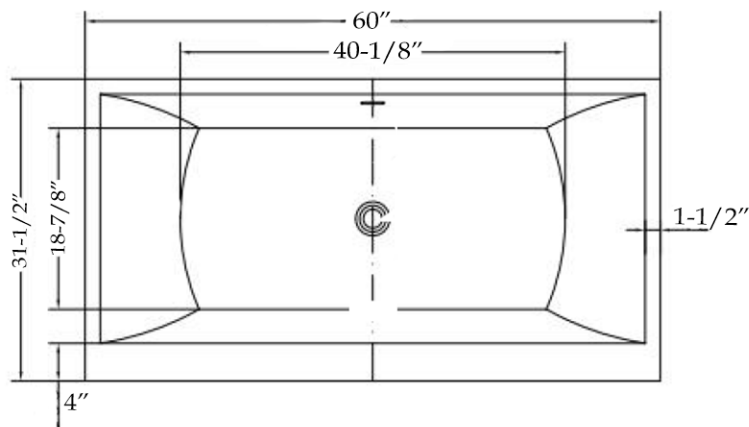

Freestanding Tub by Randolph Morris

Item #: RMJ8

All products and specifications are subject to change without notice. Randolph Morris is not responsible for typographical and/or dimensional errors. Typographical errors are subject to correction.

Note: Rough-in dimensions may vary +/- 1/2" and are subject to change. No responsibility is assumed by Randolph Morris.