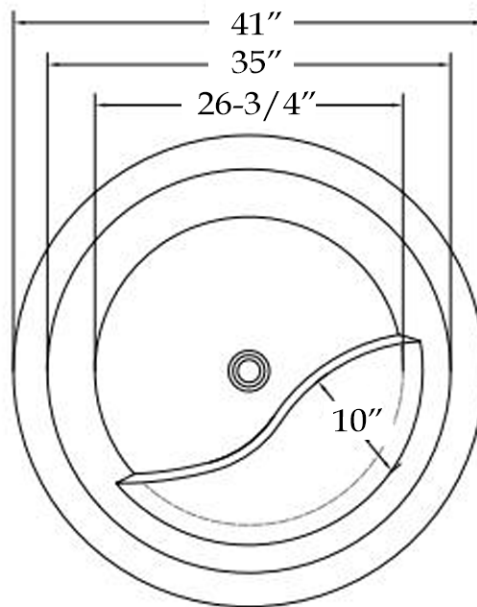

Acrylic Contemporary Tub by Randolph Morris

Item #: RMJ7

All products and specifications are subject to change without notice. Randolph Morris is not responsible for typographical and/or dimensional errors. Typographical errors are subject to correction.

Note: Rough-in dimensions may vary +/- 1/2" and are subject to change. No responsibility is assumed by Randolph Morris.