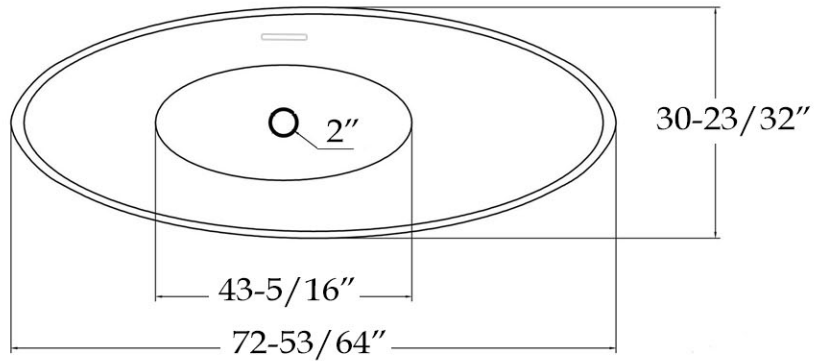

Acrylic Contemporary Tub
by Randolph Morris

Item #: RMJ43

Volume: 59 gal Weight: 87 lbs

All products and specifications are subject to change without notice. Randolph Morris is not responsible for typographical and/or dimensional errors. Typographical errors are subject to correction.

Note: Rough-in dimensions may vary +/- 1/2" and are subject to change. No responsibility is assumed by Randolph Morris.