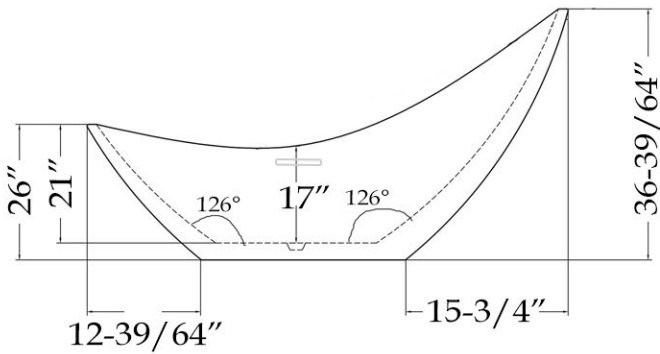

Acrylic Contemporary Tub
by Randolph Morris

Item #: RMJ43

Volume: 59 gal Weight: 87 lbs

All products and specifications are subject to change without notice. Randolph Morris is not responsible for typographical and/or dimensional errors. Typographical errors are subject to correction.

Note: Rough-in dimensions may vary +/- 1/2" and are subject to change. No responsibility is assumed by Randolph Morris.