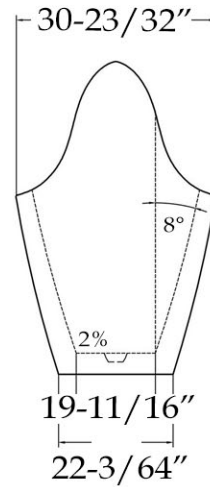

Acrylic Contemporary Tub
by Randolph Morris

Item #: RMJ43

Volume: 59 gal Weight: 87 lbs

All products and specifications are subject to change without notice. Randolph Morris is not responsible for typographical and/or dimensional errors. Typographical errors are subject to correction.

Note: Rough-in dimensions may vary +/- 1/2" and are subject to change. No responsibility is assumed by Randolph Morris.