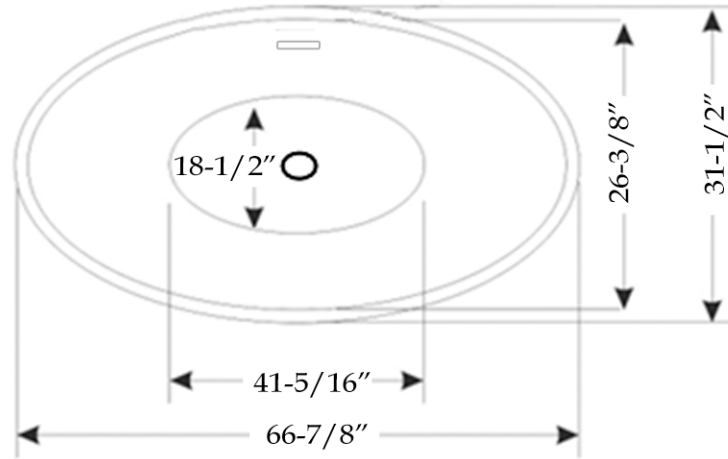

Acrylic Contemporary Tub
by Randolph Morris

Item #: RMJ25

Empty Weight (LBS): 86

All products and specifications are subject to change without notice. Randolph Morris is not responsible for typographical and/or dimensional errors. Typographical errors are subject to correction.

Note: Rough-in dimensions may vary +/- 1/2" and are subject to change. No responsibility is assumed by Randolph Morris.