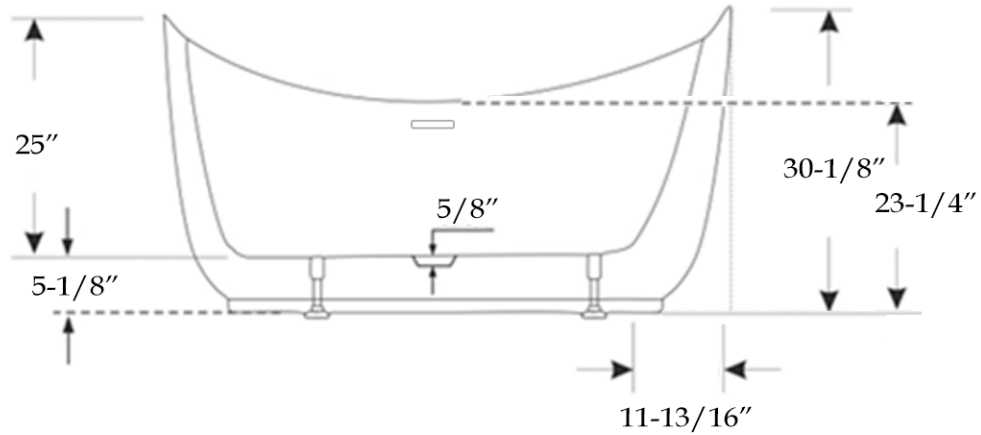

Acrylic Contemporary Tub
by Randolph Morris

Item #: RMJ25

Empty Weight (LBS): 86

All products and specifications are subject to change without notice. Randolph Morris is not responsible for typographical and/or dimensional errors. Typographical errors are subject to correction.

Note: Rough-in dimensions may vary +/- 1/2" and are subject to change. No responsibility is assumed by Randolph Morris.