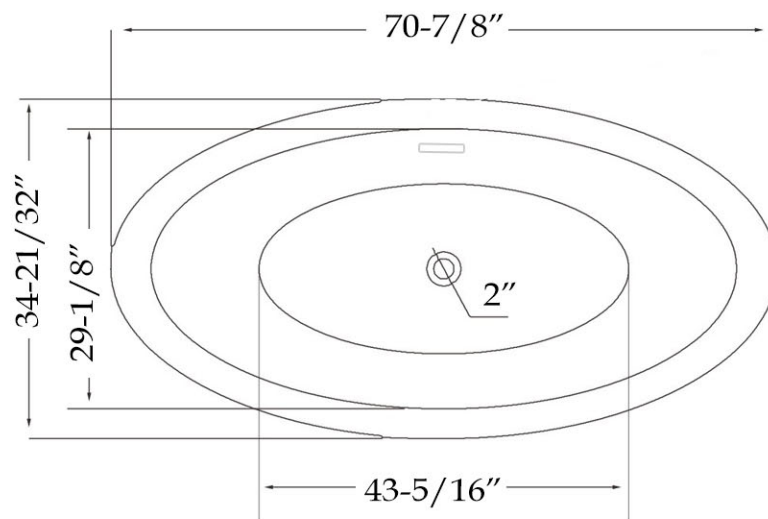

Acrylic Contemporary Tub by Randolph Morris

Item #: RMJ18

Volume: 52 gal Weight: 85 lbs

All products and specifications are subject to change without notice. Randolph Morris is not responsible for typographical and/or dimensional errors. Typographical errors are subject to correction.

Note: Rough-in dimensions may vary +/- 1/2" and are subject to change. No responsibility is assumed by Randolph Morris.