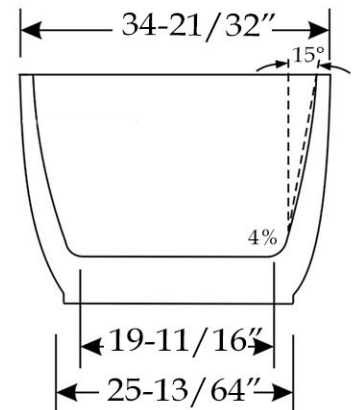

Acrylic Contemporary Tub by Randolph Morris

Item #: RMJ18

Volume: 52 gal Weight: 85 lbs

All products and specifications are subject to change without notice. Randolph Morris is not responsible for typographical and/or dimensional errors. Typographical errors are subject to correction.

Note: Rough-in dimensions may vary +/- 1/2" and are subject to change. No responsibility is assumed by Randolph Morris.