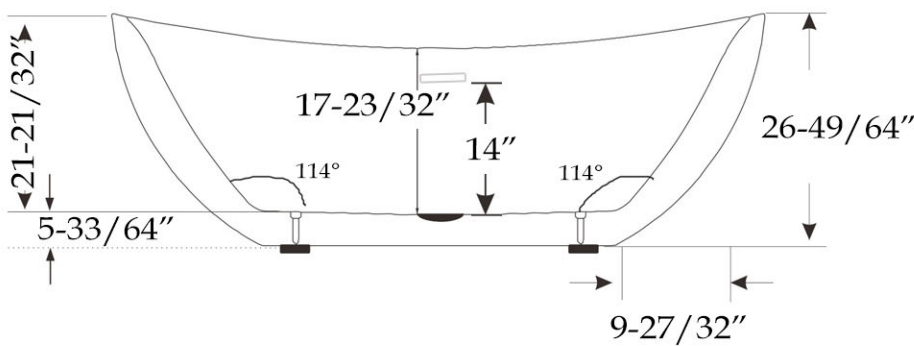

Acrylic Contemporary Tub by Randolph Morris

Item #: RMJ18

Volume: 52 gal Weight: 85 lbs

All products and specifications are subject to change without notice. Randolph Morris is not responsible for typographical and/or dimensional errors. Typographical errors are subject to correction.

Note: Rough-in dimensions may vary +/- 1/2" and are subject to change. No responsibility is assumed by Randolph Morris.