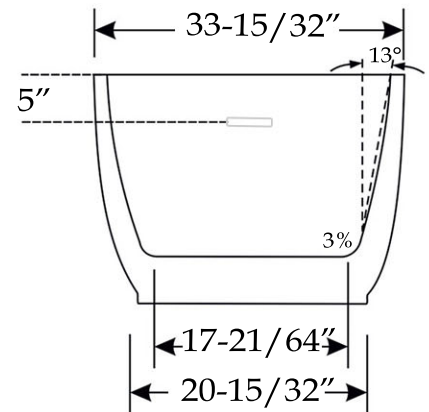

Acrylic Contemporary Tub by Randolph Morris

Item #: RMJ13

Volume: 61 gal Weight: 88 lbs

All products and specifications are subject to change without notice. Randolph Morris is not responsible for typographical and/or dimensional errors. Typographical errors are subject to correction.

Note: Rough-in dimensions may vary +/- 1/2" and are subject to change. No responsibility is assumed by Randolph Morris.