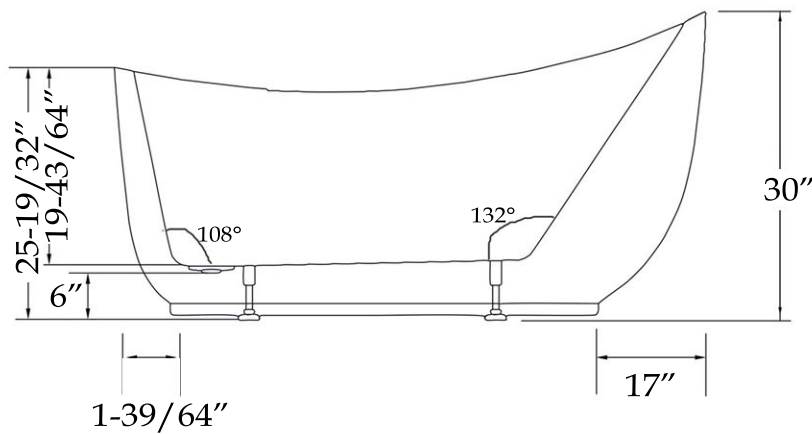

Acrylic Contemporary Tub by Randolph Morris

Item #: RMJ13

Volume: 61 gal Weight: 88 lbs

All products and specifications are subject to change without notice. Randolph Morris is not responsible for typographical and/or dimensional errors. Typographical errors are subject to correction.

Note: Rough-in dimensions may vary +/- 1/2" and are subject to change. No responsibility is assumed by Randolph Morris.