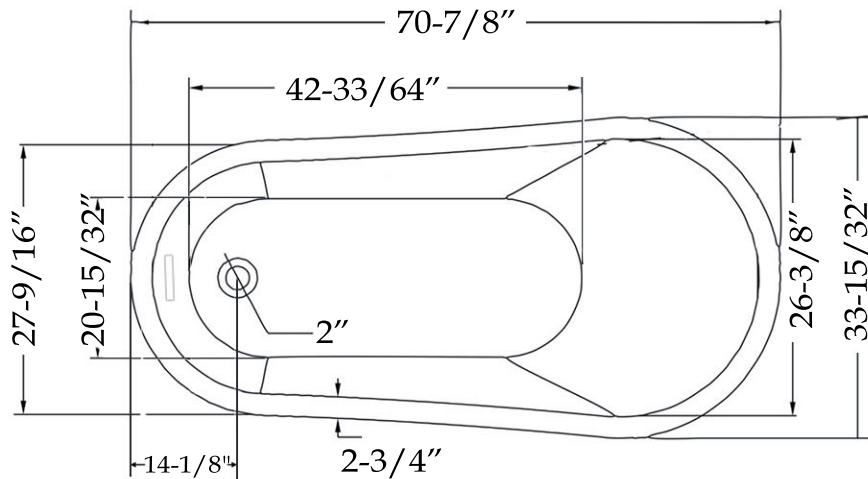

Acrylic Contemporary Tub by Randolph Morris

Item #: RMJ13

Volume: 61 gal Weight: 88 lbs

All products and specifications are subject to change without notice. Randolph Morris is not responsible for typographical and/or dimensional errors. Typographical errors are subject to correction.

Note: Rough-in dimensions may vary +/- 1/2" and are subject to change. No responsibility is assumed by Randolph Morris.