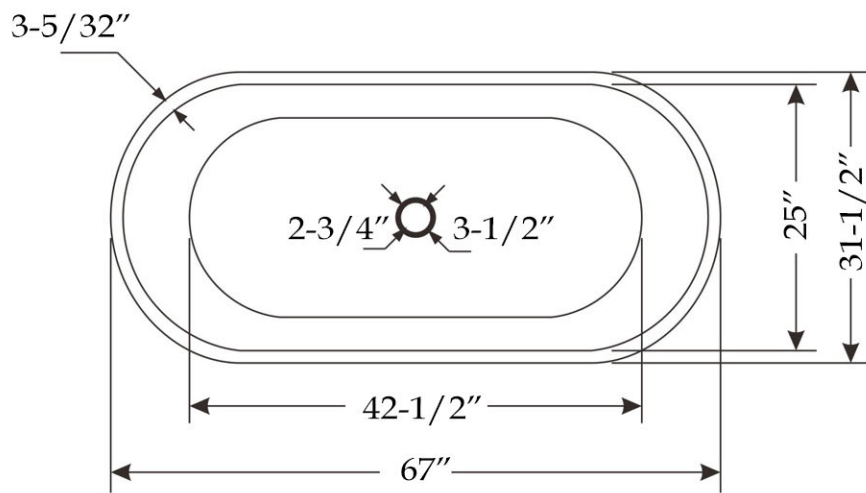

Acrylic Contemporary Tub by Randolph Morris

Item #: RMJ12

Volume: 53 gal Weight: 103 lbs

All products and specifications are subject to change without notice. Randolph Morris is not responsible for typographical and/or dimensional errors. Typographical errors are subject to correction.

Note: Rough-in dimensions may vary +/- 1/2" and are subject to change. No responsibility is assumed by Randolph Morris.