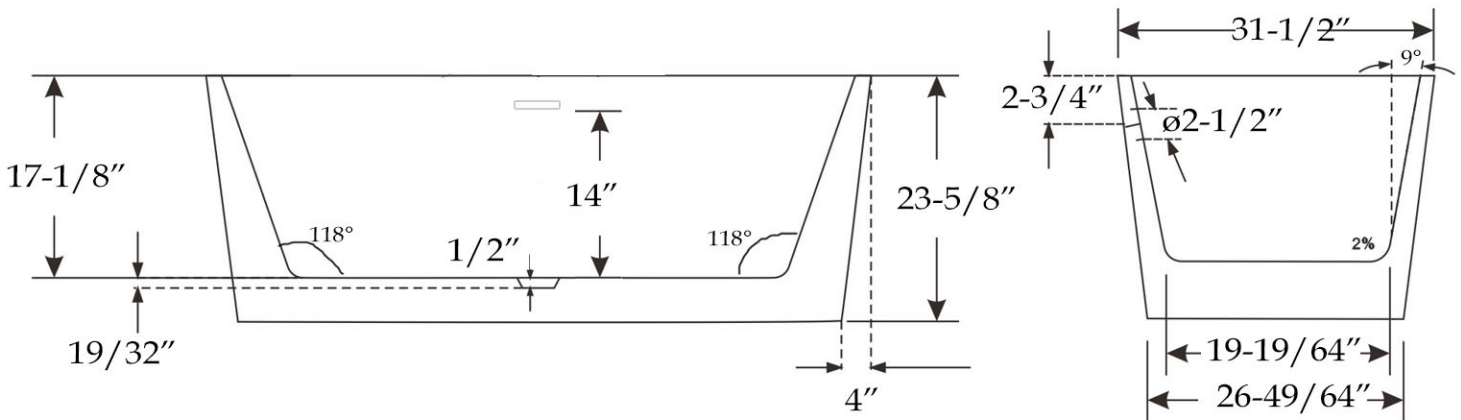

Acrylic Contemporary Tub by Randolph Morris

Item #: RMJ12

Volume: 53 gal Weight: 103 lbs

All products and specifications are subject to change without notice. Randolph Morris is not responsible for typographical and/or dimensional errors. Typographical errors are subject to correction.

Note: Rough-in dimensions may vary +/- 1/2" and are subject to change. No responsibility is assumed by Randolph Morris.