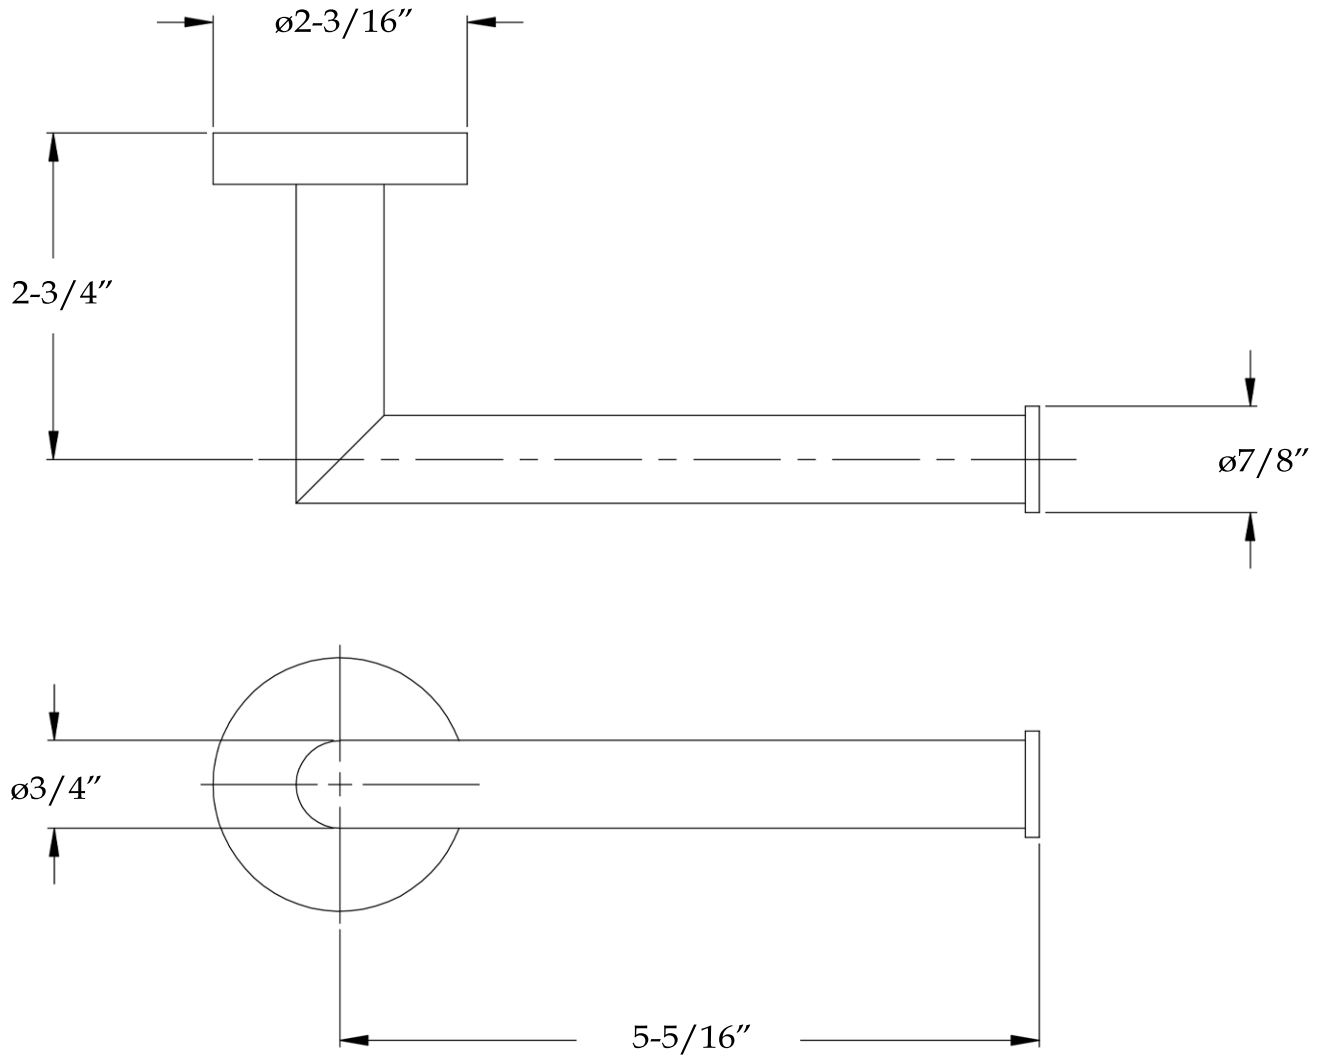

Toilet Paper Holder by Randolph Morris

Item #: RMHTOILET

All products and specifications are subject to change without notice. Randolph Morris is not responsible for typographical and/or dimensional errors. Typographical errors are subject to correction.

Note: Rough-in dimensions may vary $\pm 1/2''$ and are subject to change. No responsibility is assumed by Randolph Morris.