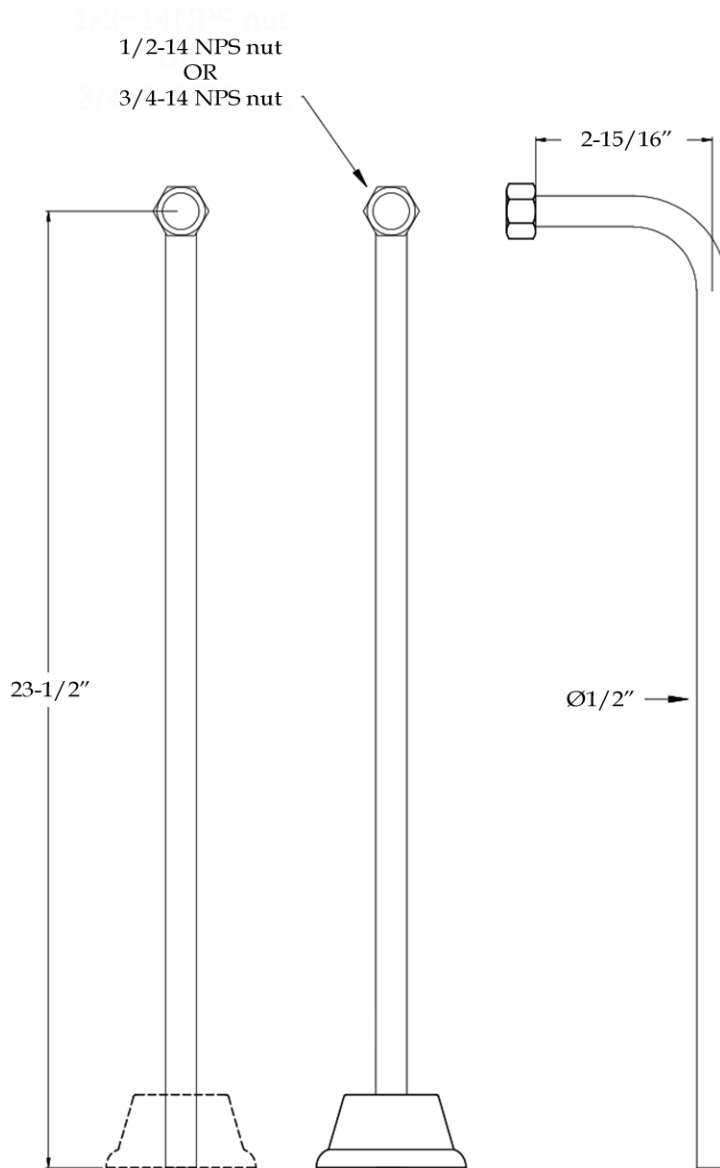

Offset Supply Lines  
by Randolph Morris

Item #: RMHOF11

All products and specifications are subject to change without notice. Randolph Morris is not responsible for typographical and/or dimensional errors. Typographical errors are subject to correction.

Note: Rough-in dimensions may vary +/- 1/2" and are subject to change. No responsibility is assumed by Randolph Morris.