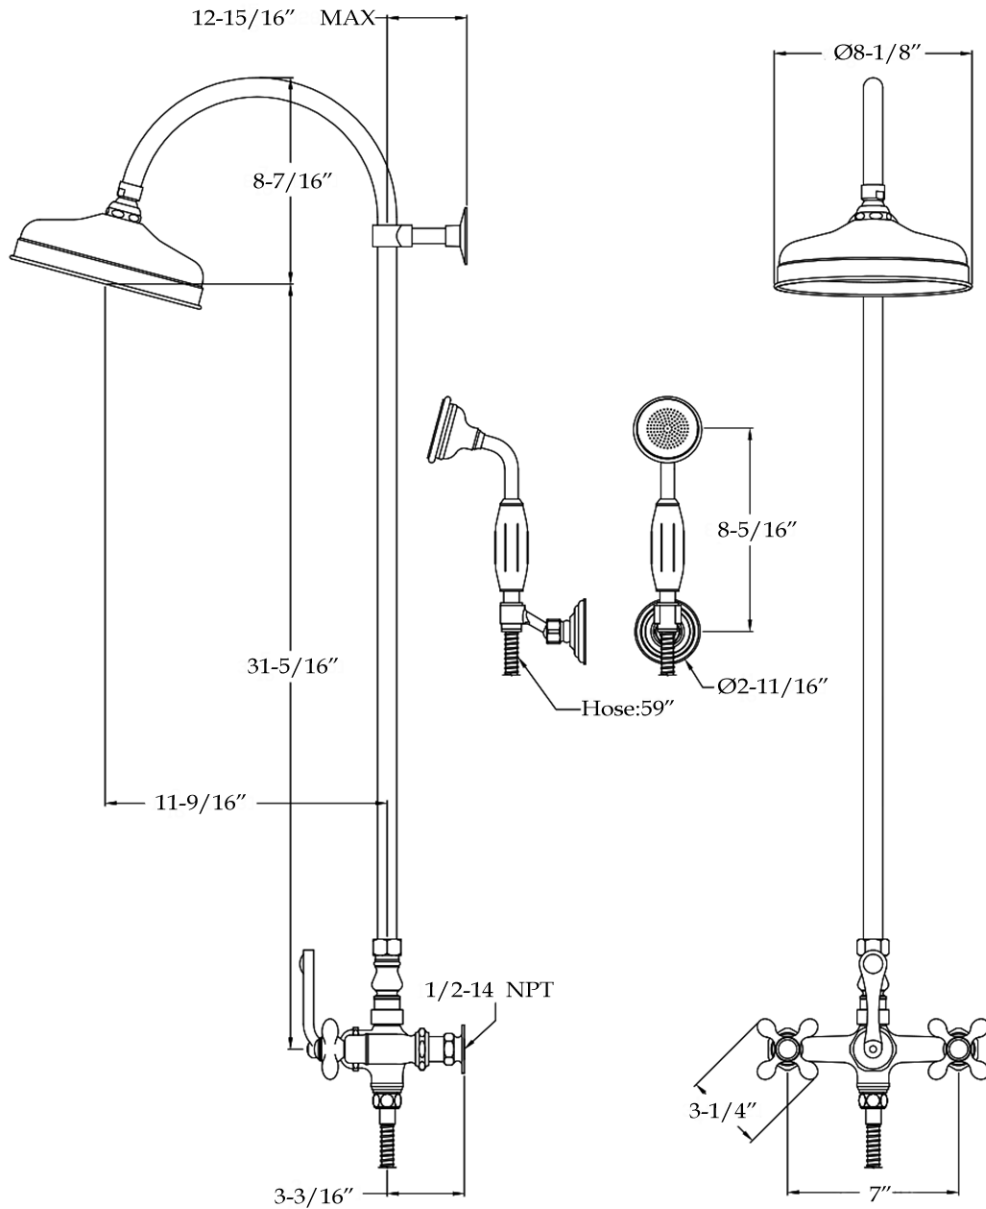

## Exposed Shower by Randolph Morris

Item #: RMHL3

All products and specifications are subject to change without notice. Randolph Morris is not responsible for typographical and/or dimensional errors. Typographical errors are subject to correction.

Note: Rough-in dimensions may vary +/- 1/2" and are subject to change. No responsibility is assumed by Randolph Morris.