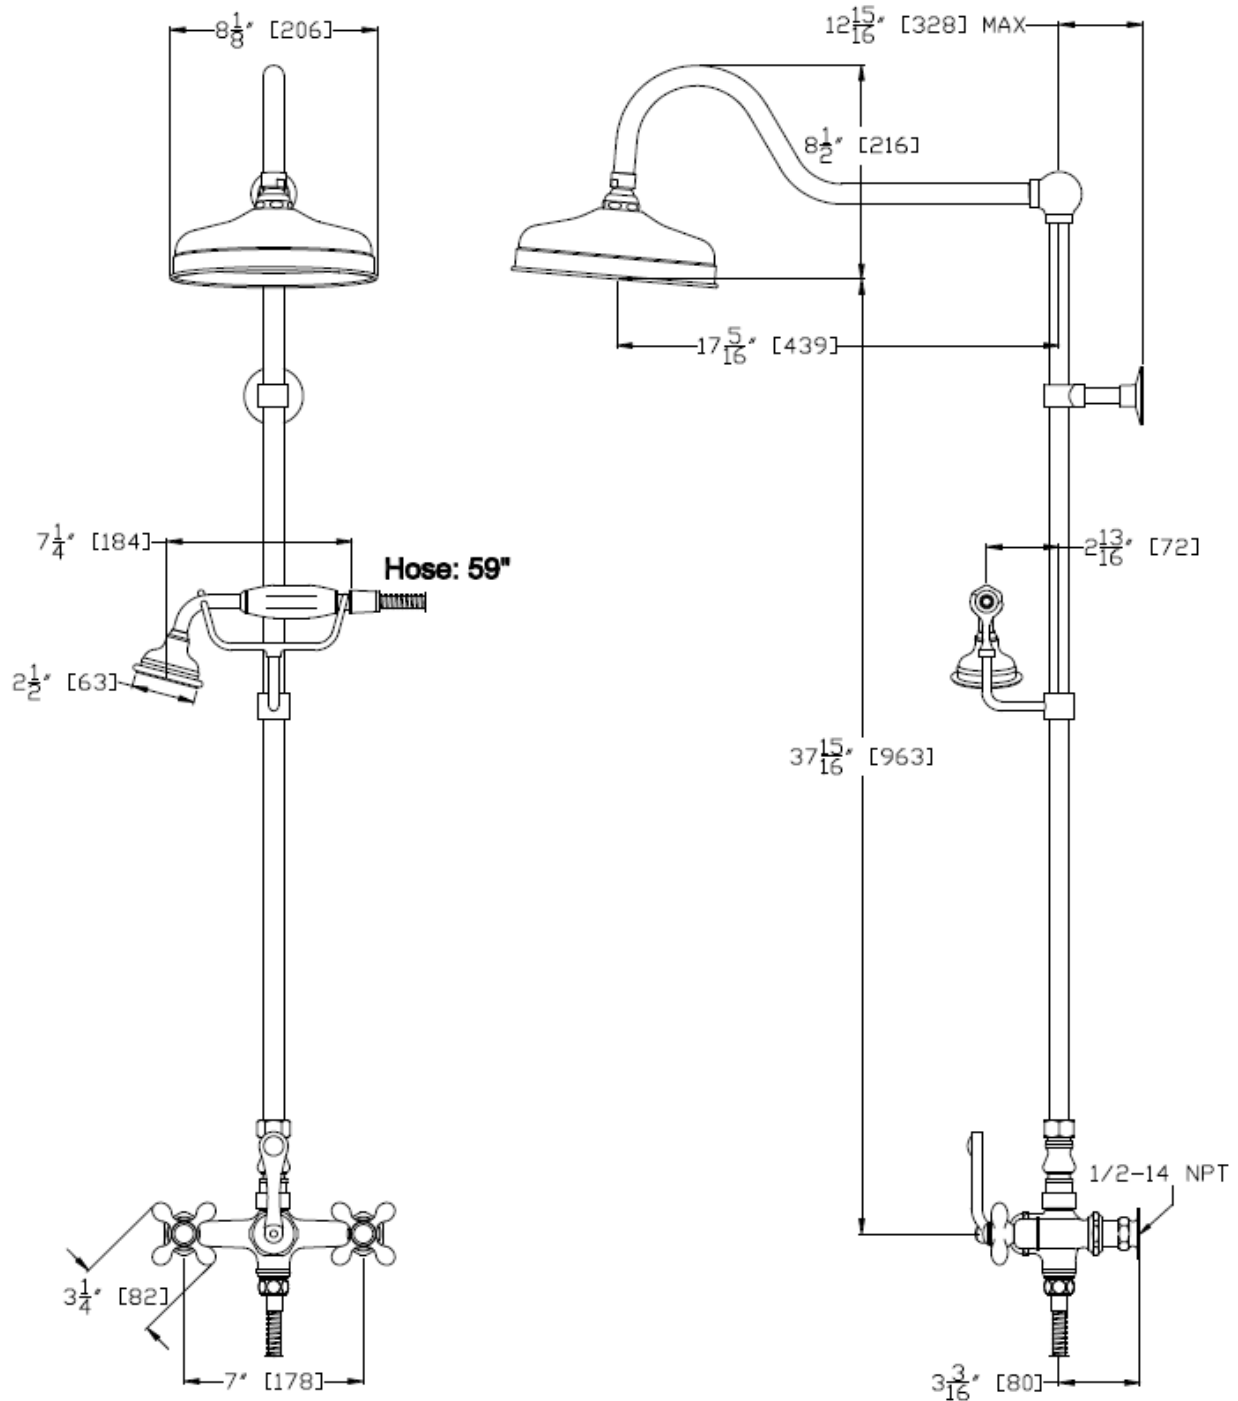

Exposed Shower Set
by Randolph Morris

Item #: RMHL2

All products and specifications are subject to change without notice. Randolph Morris is not responsible for typographical and/or dimensional errors. Typographical errors are subject to correction.

Note: Rough-in dimensions may vary +/- 1/2" and are subject to change. No responsibility is assumed by Randolph Morris.