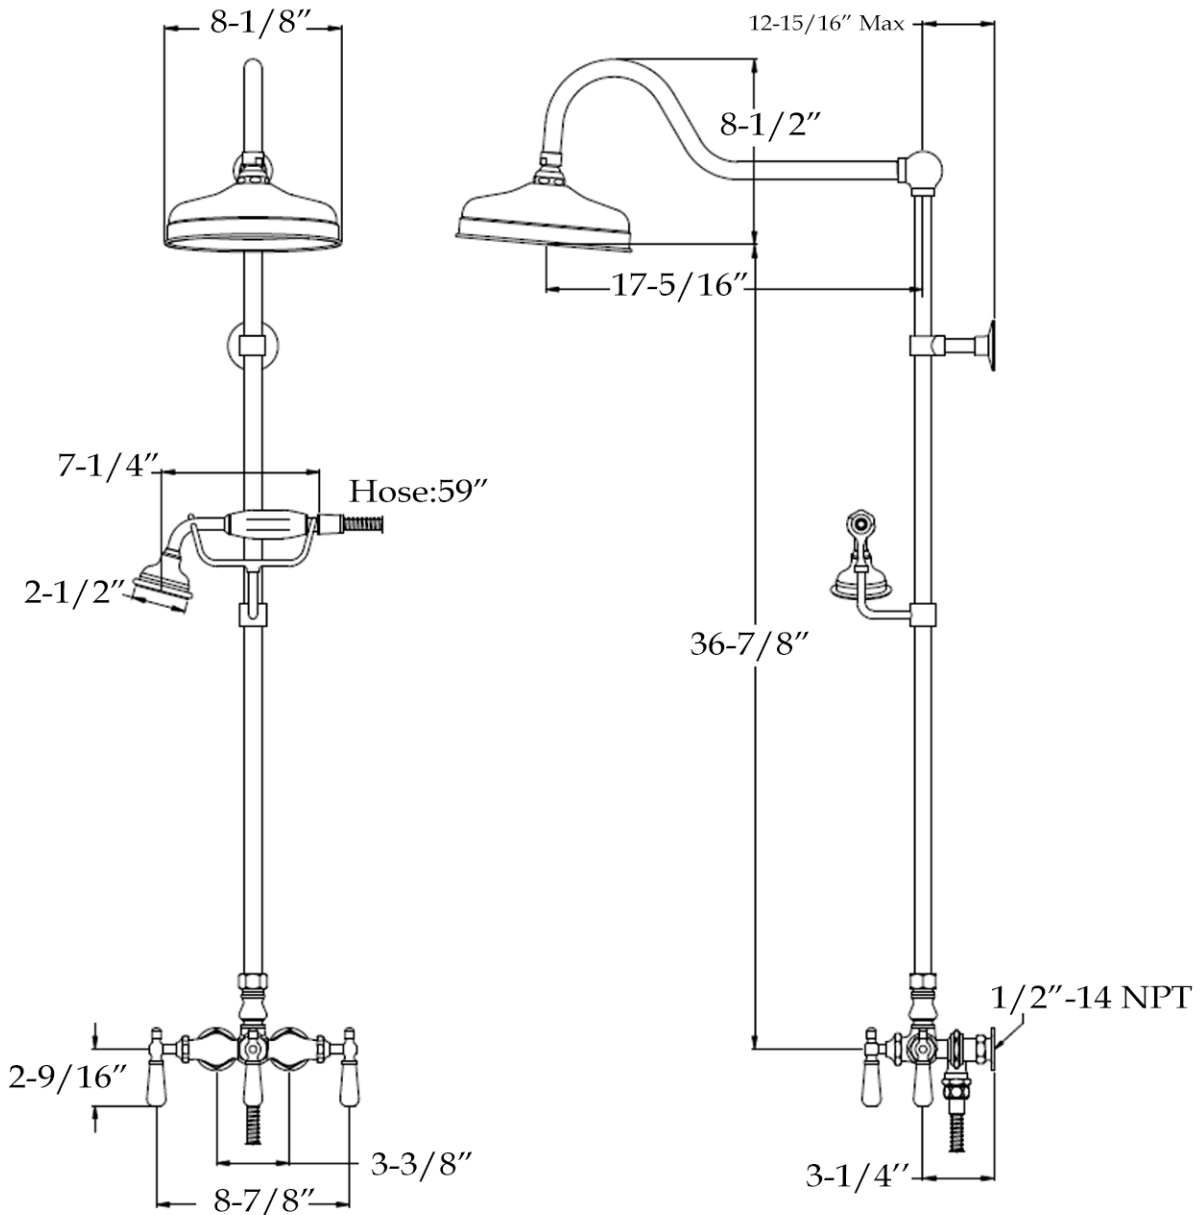

Freestanding Tub by Randolph Morris

Item #: RMHL1

All products and specifications are subject to change without notice. Randolph Morris is not responsible for typographical and/or dimensional errors. Typographical errors are subject to correction.

Note: Rough-in dimensions may vary +/- 1/2" and are subject to change. No responsibility is assumed by Randolph Morris.