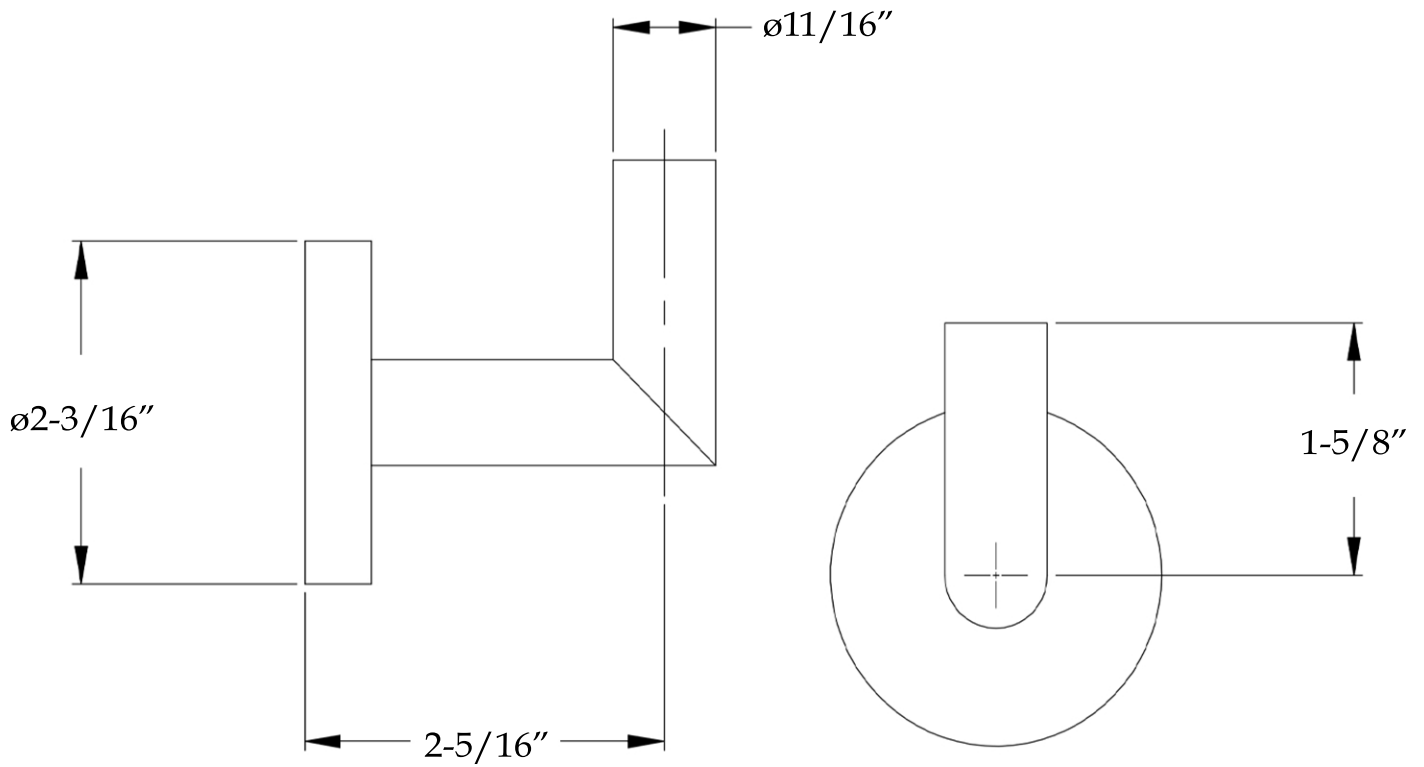

Robe Hook *by Randolph Morris*

Item #: RMHOOK

All products and specifications are subject to change without notice. Randolph Morris is not responsible for typographical and/or dimensional errors. Typographical errors are subject to correction.

Note: Rough-in dimensions may vary +/- 1/2" and are subject to change. No responsibility is assumed by Randolph Morris.