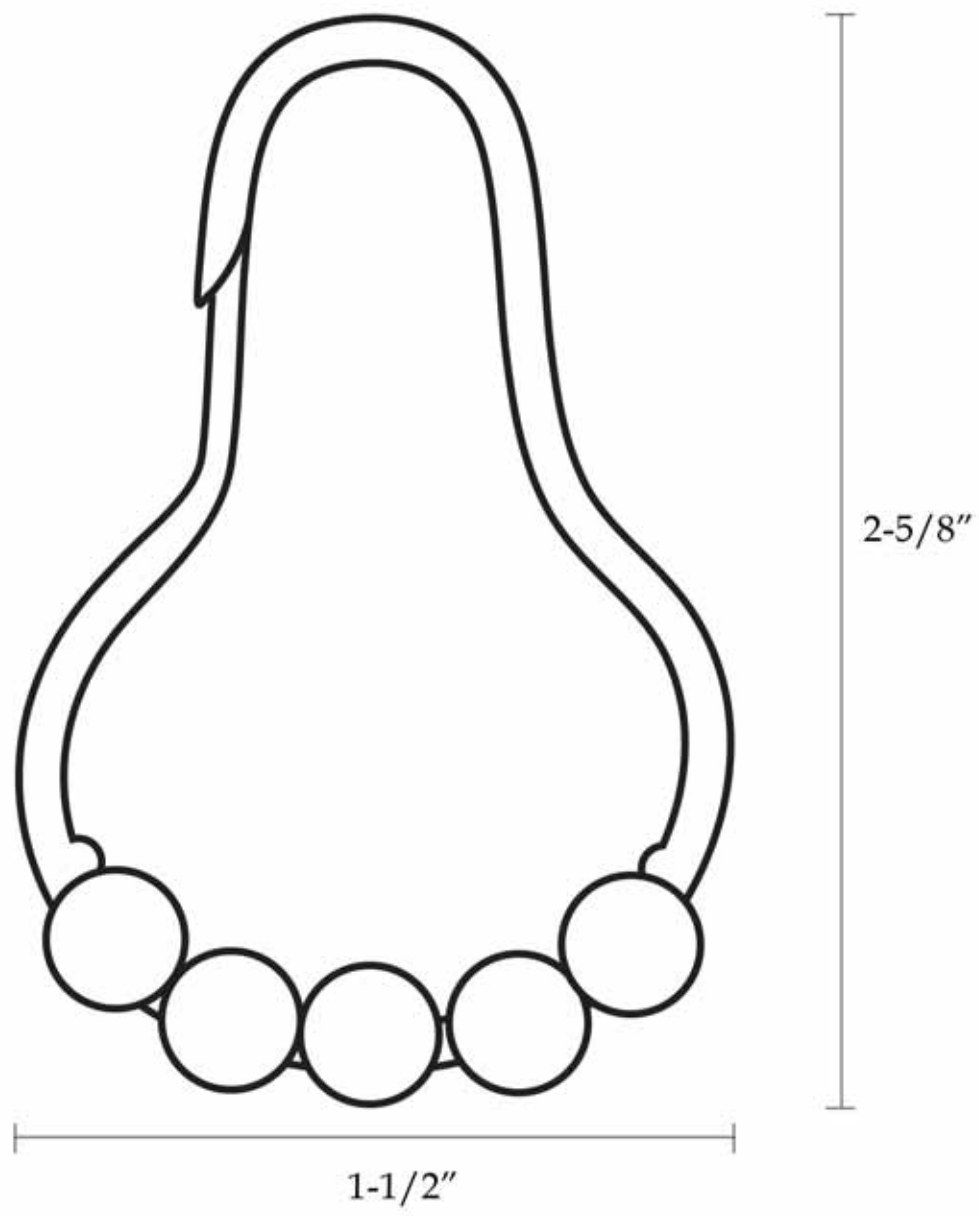

Rollerball Curtain Rings
Sku #: RMHB5

Approximate Measurements

All products and specifications are subject to change without notice. Randolph Morris is not responsible for typographical and/or dimensional errors. Typographical errors are subject to correction.

Note: Rough-in dimensions may vary +/- 1/2" and are subject to change. No responsibility is assumed by Randolph Morris.