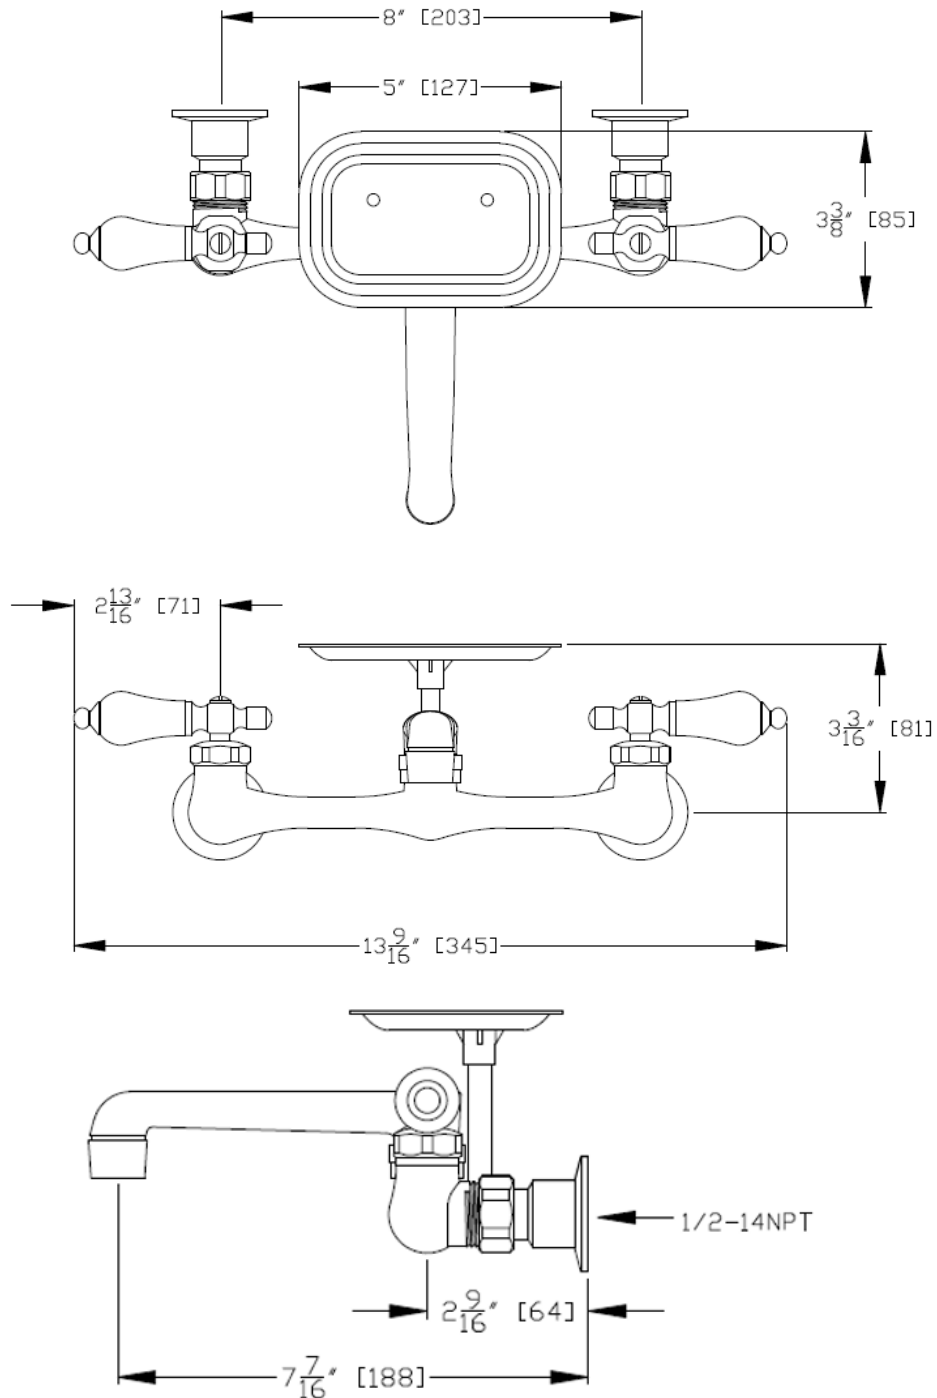

Wall Mount Utility Faucet by Randolph Morris

All products and specifications are subject to change without notice. Randolph Morris is not responsible for typographical and/or dimensional errors. Typographical errors are subject to correction.

Note: Rough-in dimensions may vary +/- 1/2" and are subject to change. No responsibility is assumed by Randolph Morris.