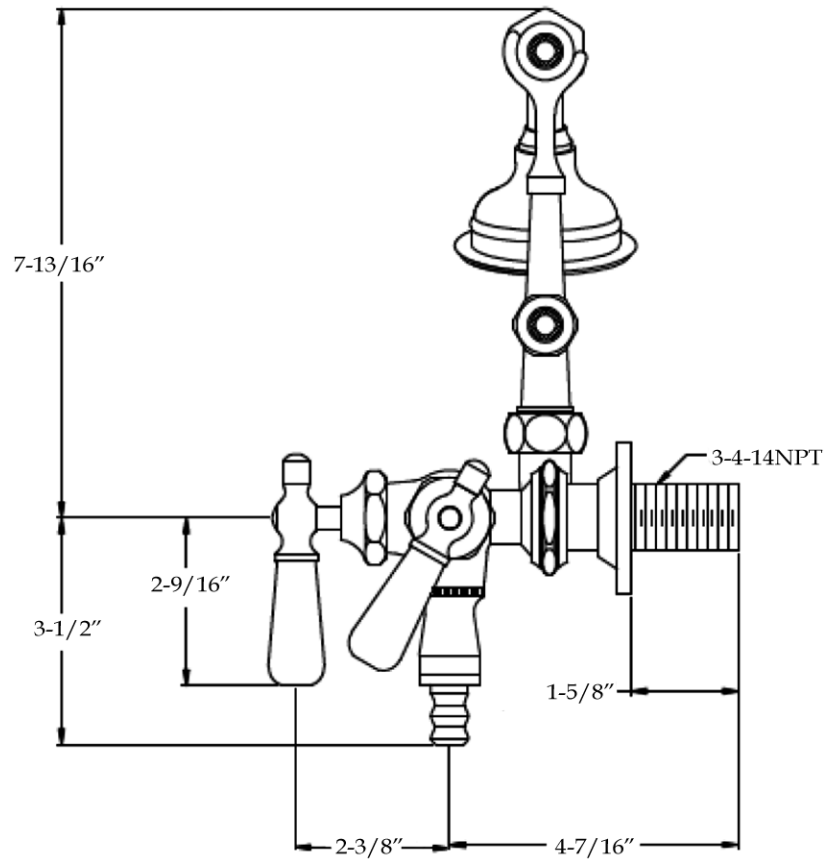

Wall Mount Downspout Faucet by Randolph Morris

Item #: RMH867

All products and specifications are subject to change without notice. Randolph Morris is not responsible for typographical and/or dimensional errors. Typographical errors are subject to correction.

Note: Rough-in dimensions may vary $\pm 1/2''$ and are subject to change. No responsibility is assumed by Randolph Morris.