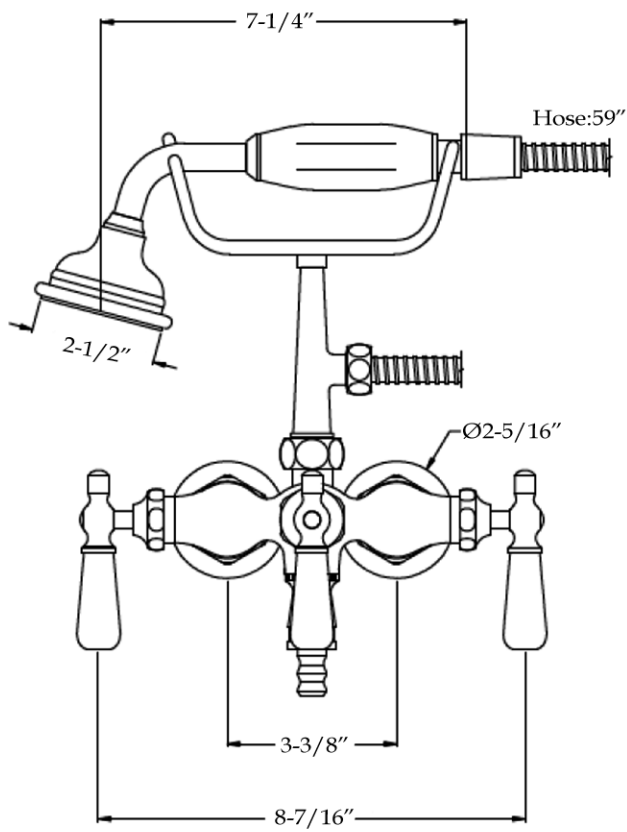

Wall Mount Downspout Faucet by Randolph Morris

Item #: RMH867

All products and specifications are subject to change without notice. Randolph Morris is not responsible for typographical and/or dimensional errors. Typographical errors are subject to correction.

Note: Rough-in dimensions may vary $\pm 1/2''$ and are subject to change. No responsibility is assumed by Randolph Morris.