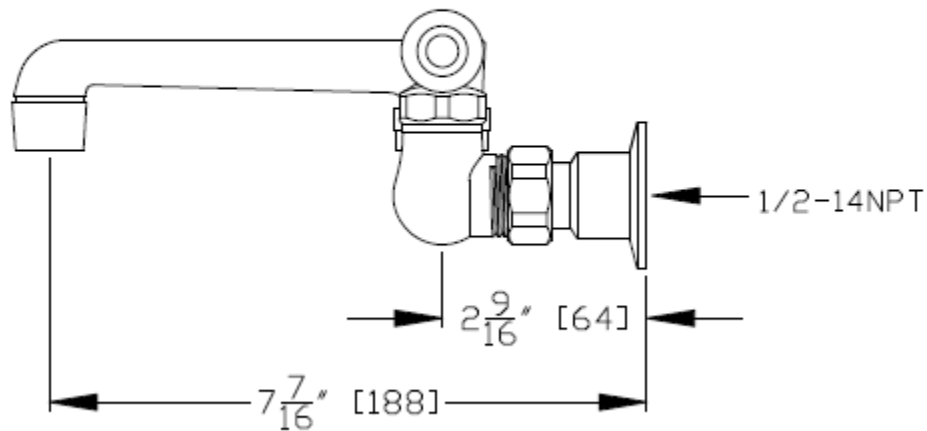

Wall Mount Utility Faucet by Randolph Morris

All products and specifications are subject to change without notice. Randolph Morris is not responsible for typographical and/or dimensional errors. Typographical errors are subject to correction.

Note: Rough-in dimensions may vary +/- 1/2" and are subject to change. No responsibility is assumed by Randolph Morris.