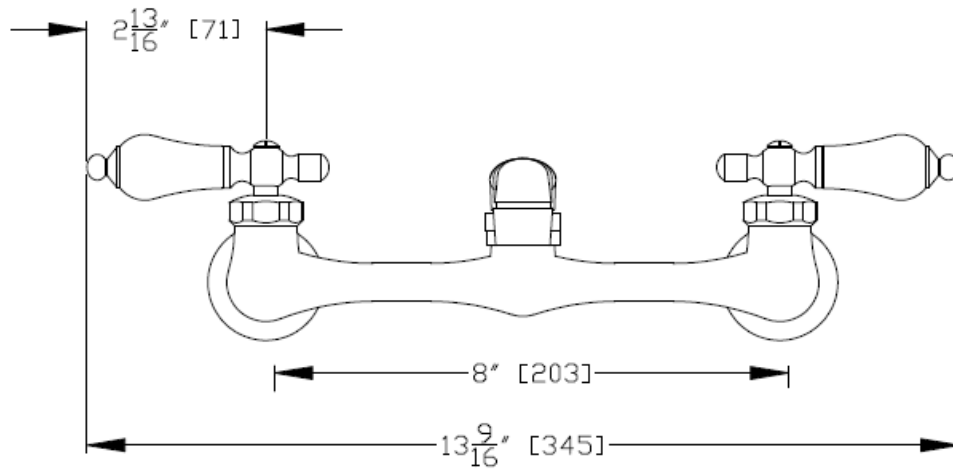

Wall Mount Utility Faucet by Randolph Morris

All products and specifications are subject to change without notice. Randolph Morris is not responsible for typographical and/or dimensional errors. Typographical errors are subject to correction.

Note: Rough-in dimensions may vary +/- 1/2" and are subject to change. No responsibility is assumed by Randolph Morris.