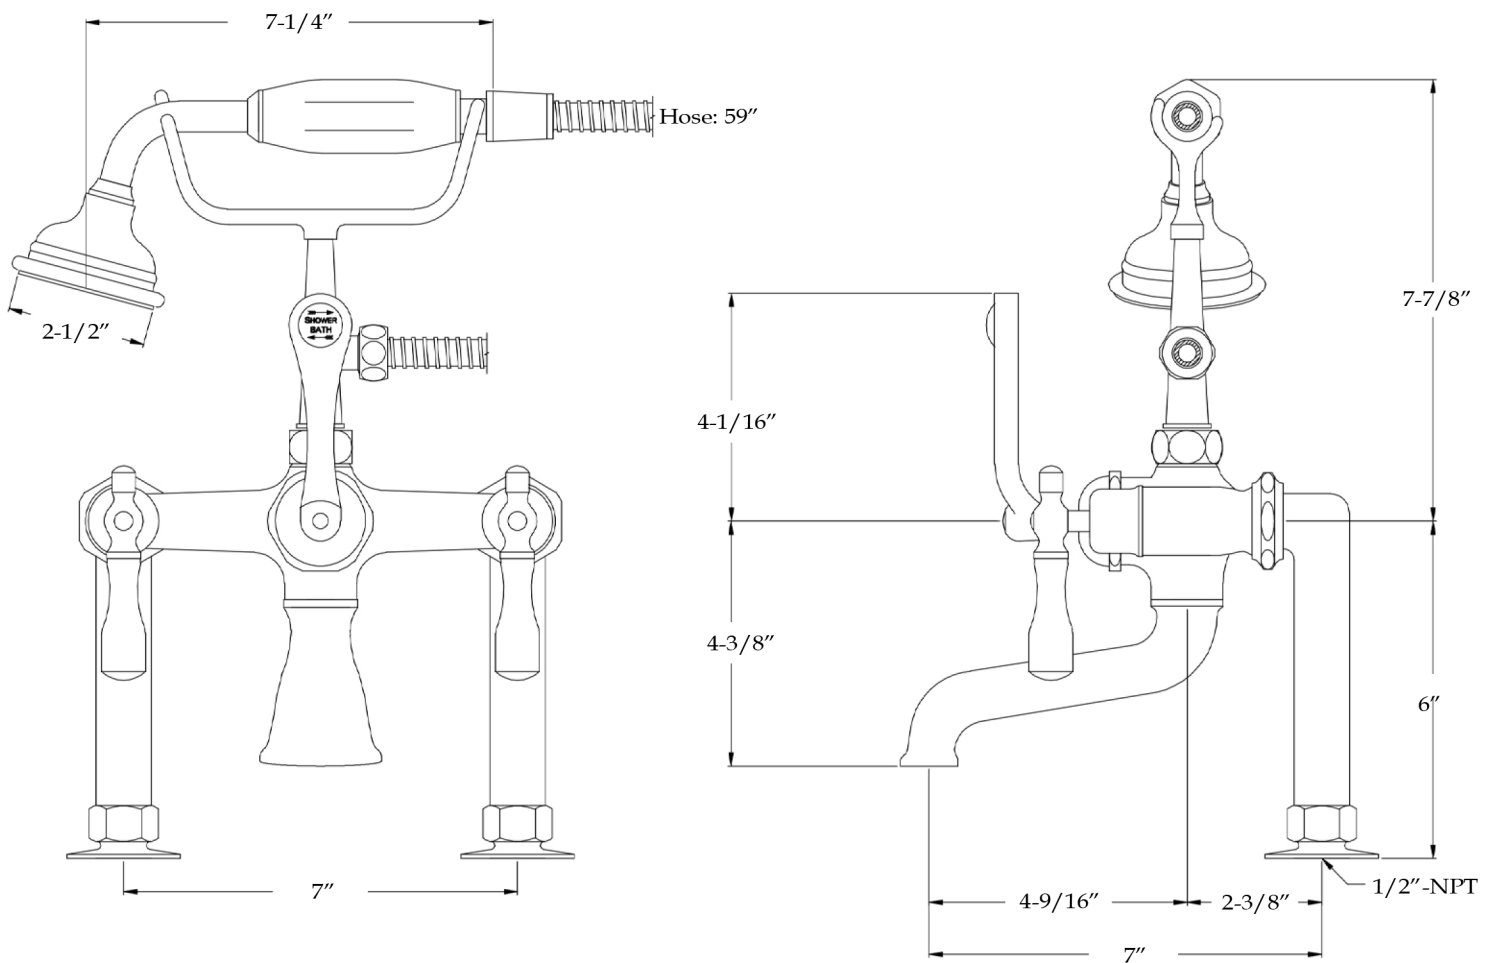

Traditional Deck Mount Tub Faucet by Randolph Morris

Item #: RMH777

All products and specifications are subject to change without notice. Randolph Morris is not responsible for typographical and/or dimensional errors. Typographical errors are subject to correction.

Note: Rough-in dimensions may vary +/- 1/2" and are subject to change. No responsibility is assumed by Randolph Morris.