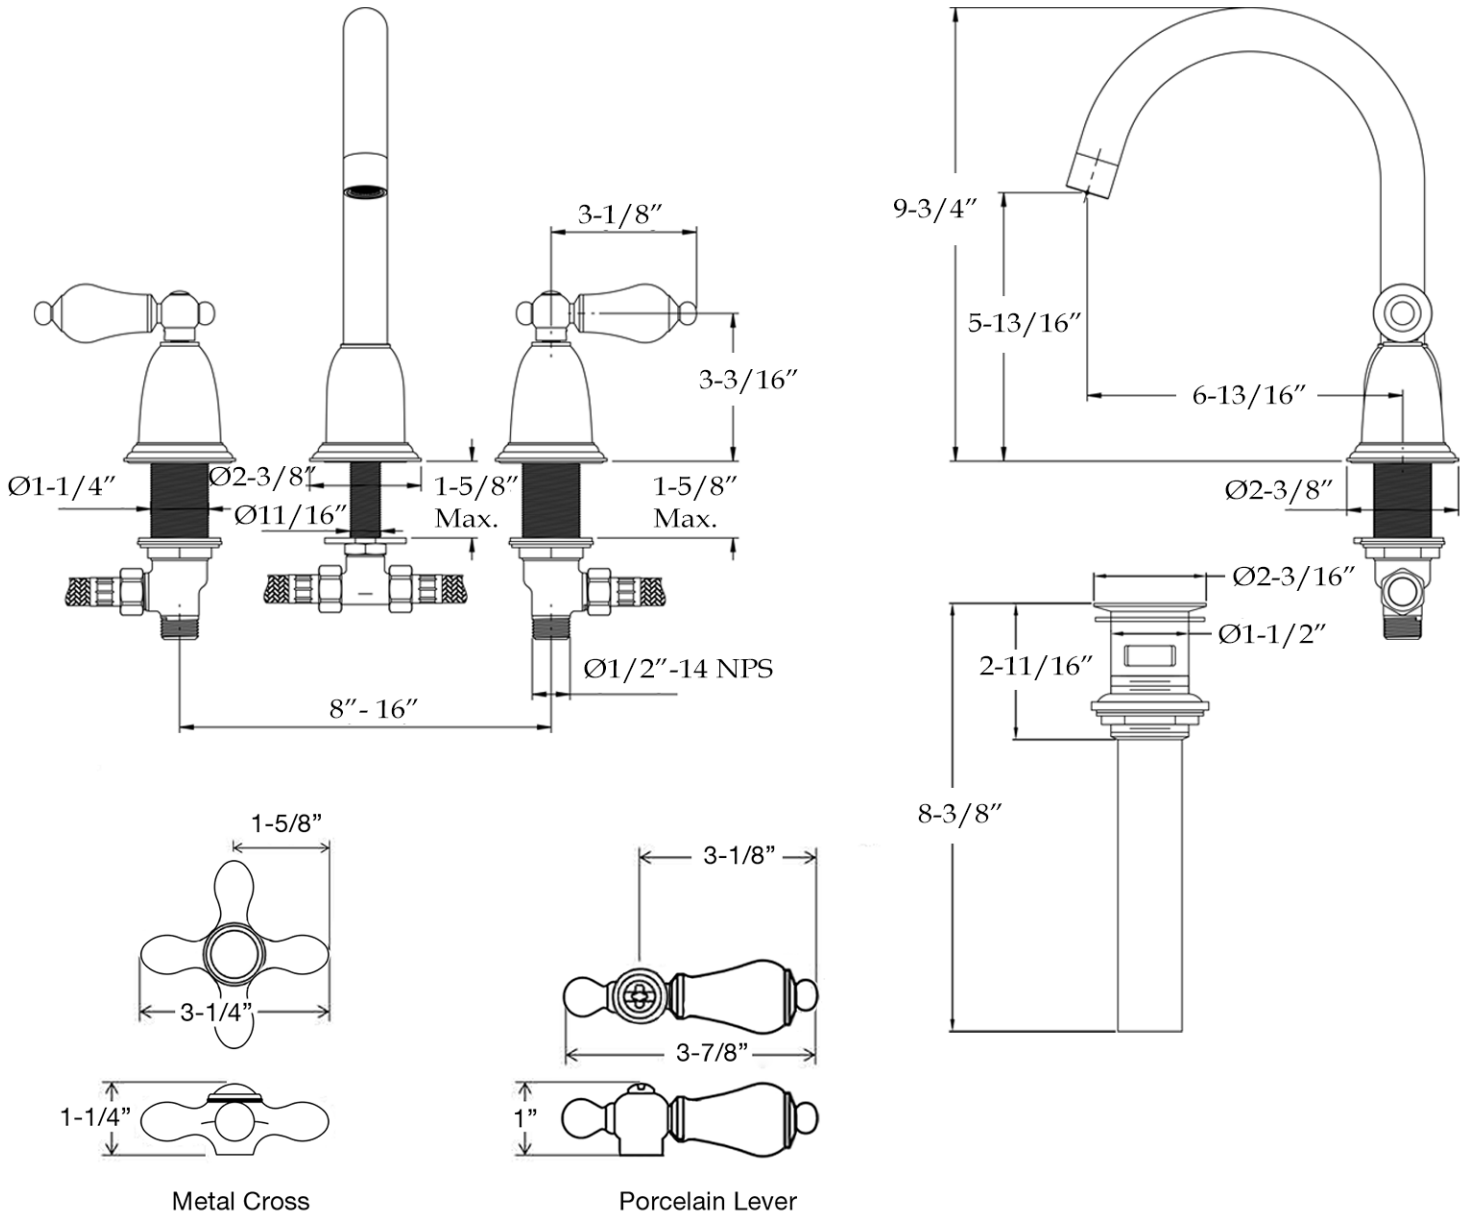

Bathroom Sink Faucet by Randolph Morris

Item #: RMH711

All products and specifications are subject to change without notice. Randolph Morris is not responsible for typographical and/or dimensional errors. Typographical errors are subject to correction.

Note: Rough-in dimensions may vary +/- 1/2" and are subject to change. No responsibility is assumed by Randolph Morris.