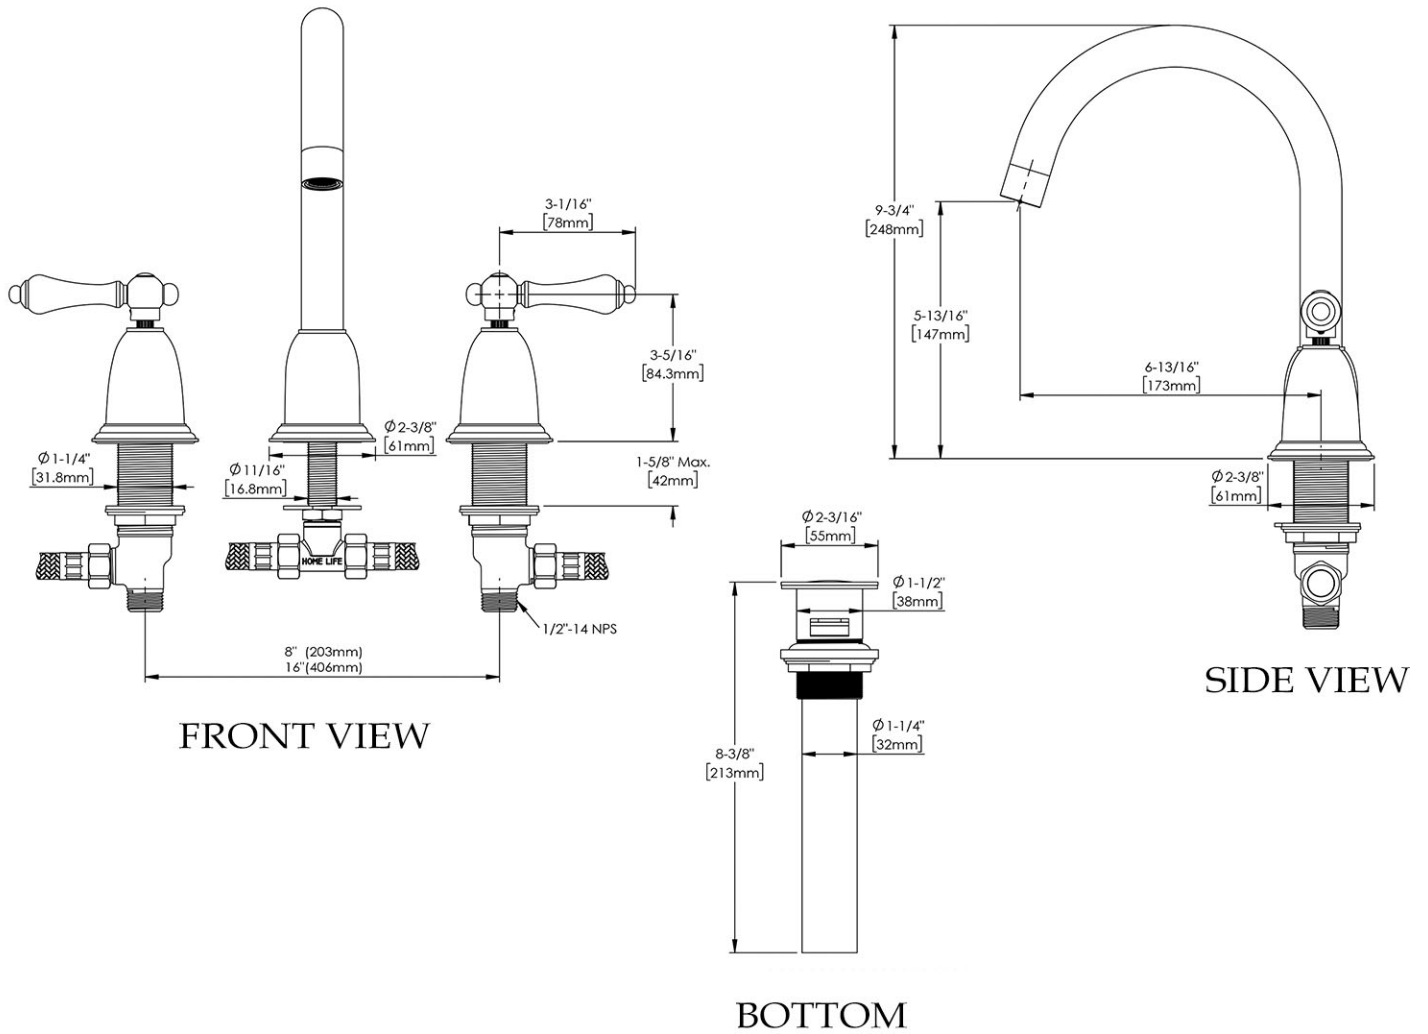

Widespread Sink Faucet
by Randolph Morris

Item #: RMH711ML

All products and specifications are subject to change without notice. Randolph Morris is not responsible for typographical and/or dimensional errors. Typographical errors are subject to correction.

Note: Rough-in dimensions may vary +/- 1/2" and are subject to change. No responsibility is assumed by Randolph Morris.