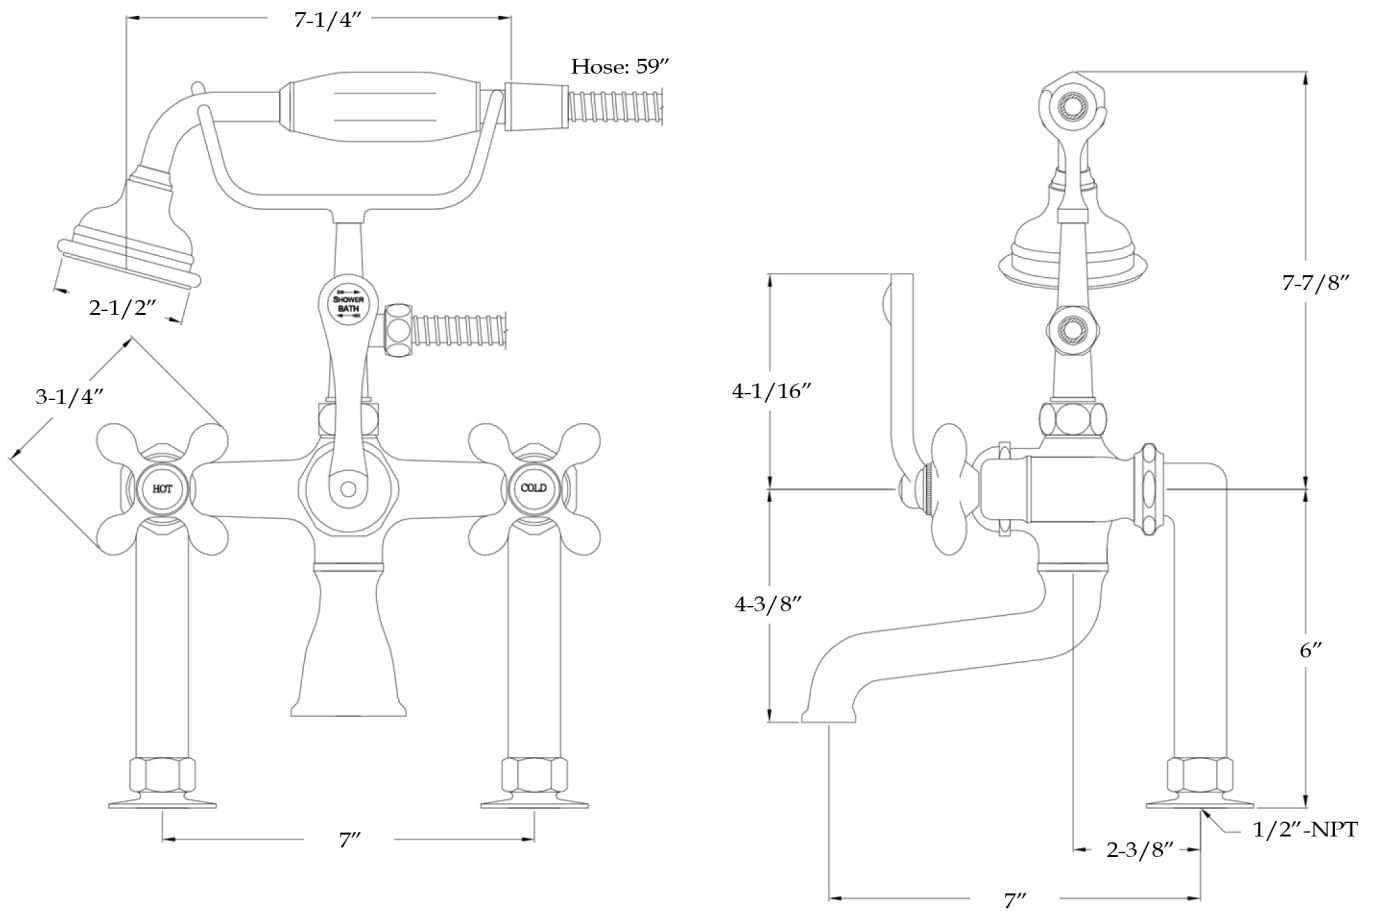

Traditional Deck Mount Tub Faucet by Randolph Morris

Item #: RMH641

All products and specifications are subject to change without notice. Randolph Morris is not responsible for typographical and/or dimensional errors. Typographical errors are subject to correction.

Note: Rough-in dimensions may vary +/- 1/2" and are subject to change. No responsibility is assumed by Randolph Morris.