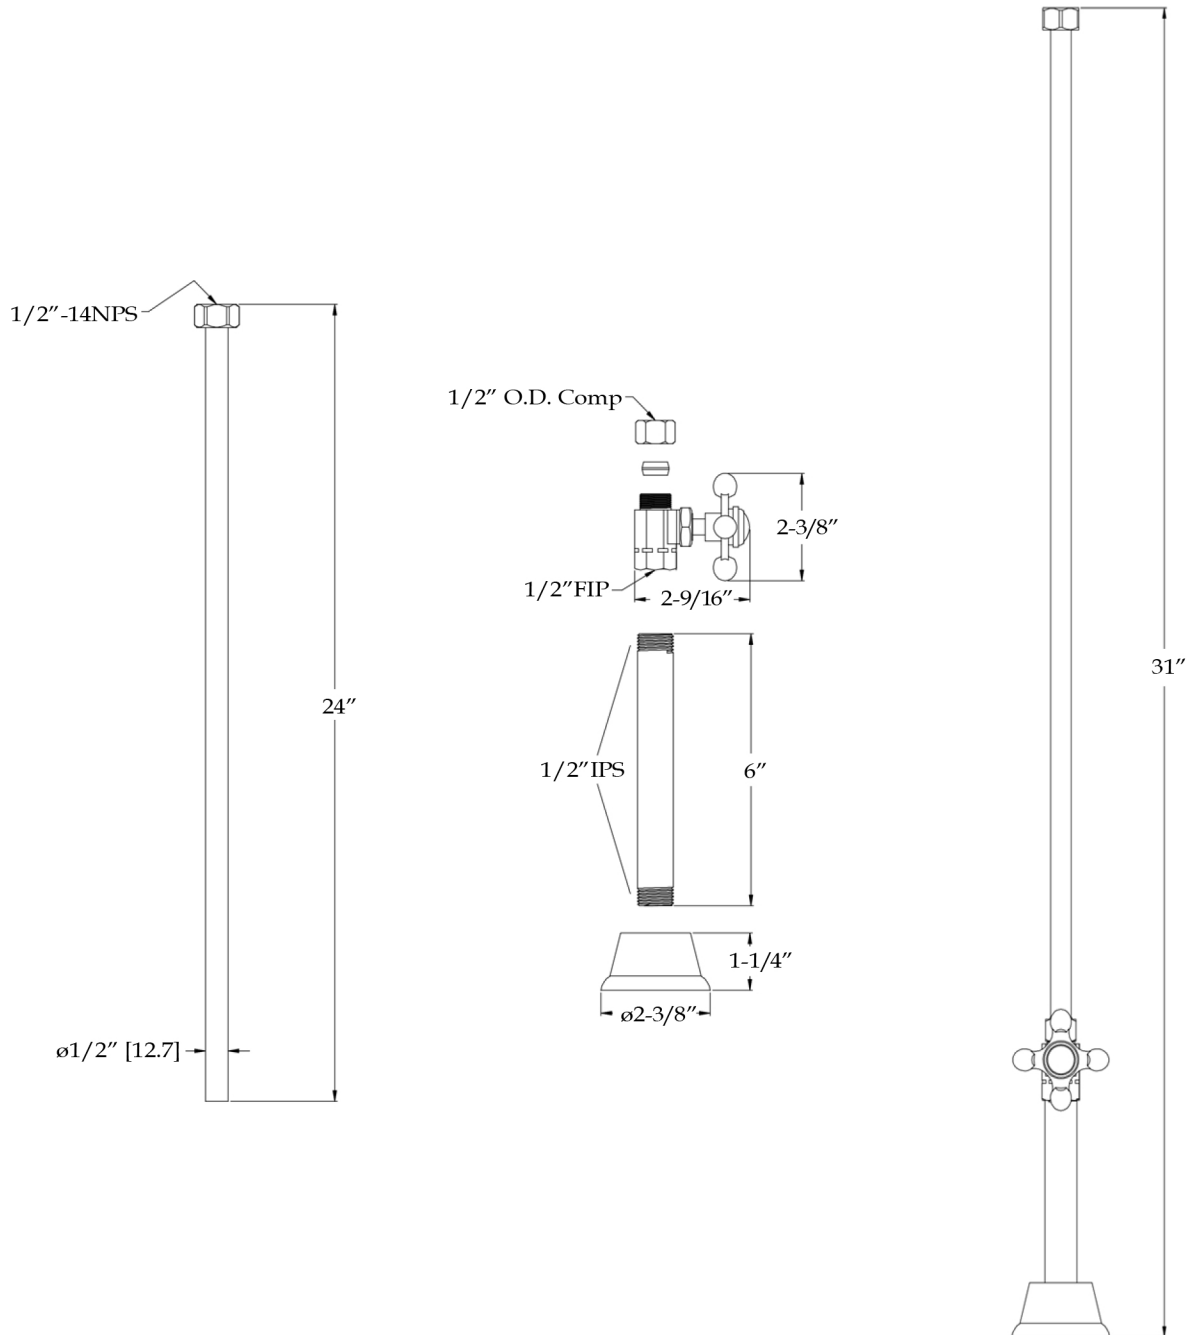

Straight Tub Supply Lines by Randolph Morris

Item #: RMH55

All products and specifications are subject to change without notice. Randolph Morris is not responsible for typographical and/or dimensional errors. Typographical errors are subject to correction.

Note: Rough-in dimensions may vary $\pm 1/2''$ and are subject to change. No responsibility is assumed by Randolph Morris.