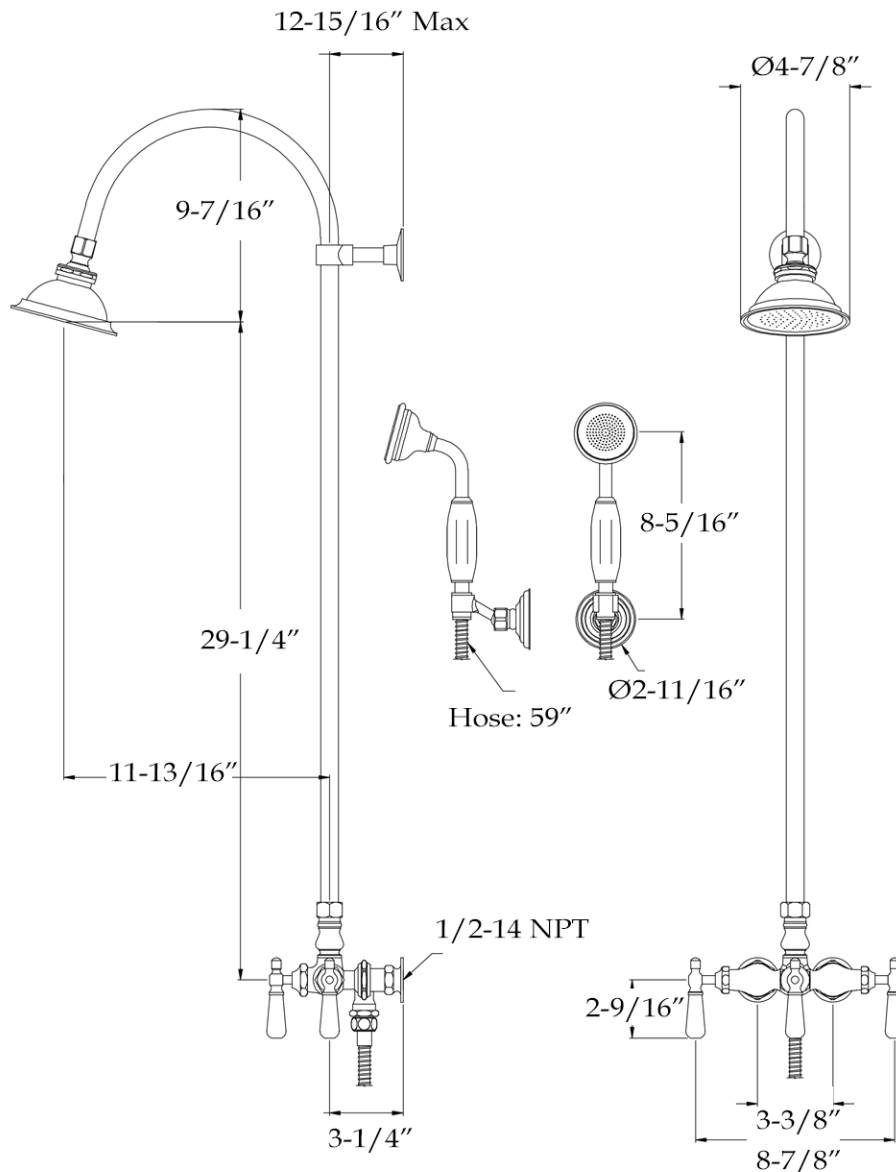

Exposed Bathroom Shower Set with Handshower by Randolph Morris

Item #: RMH4SPL

All products and specifications are subject to change without notice. Randolph Morris is not responsible for typographical and/or dimensional errors. Typographical errors are subject to correction.

Note: Rough-in dimensions may vary +/- 1/2" and are subject to change. No responsibility is assumed by Randolph Morris.