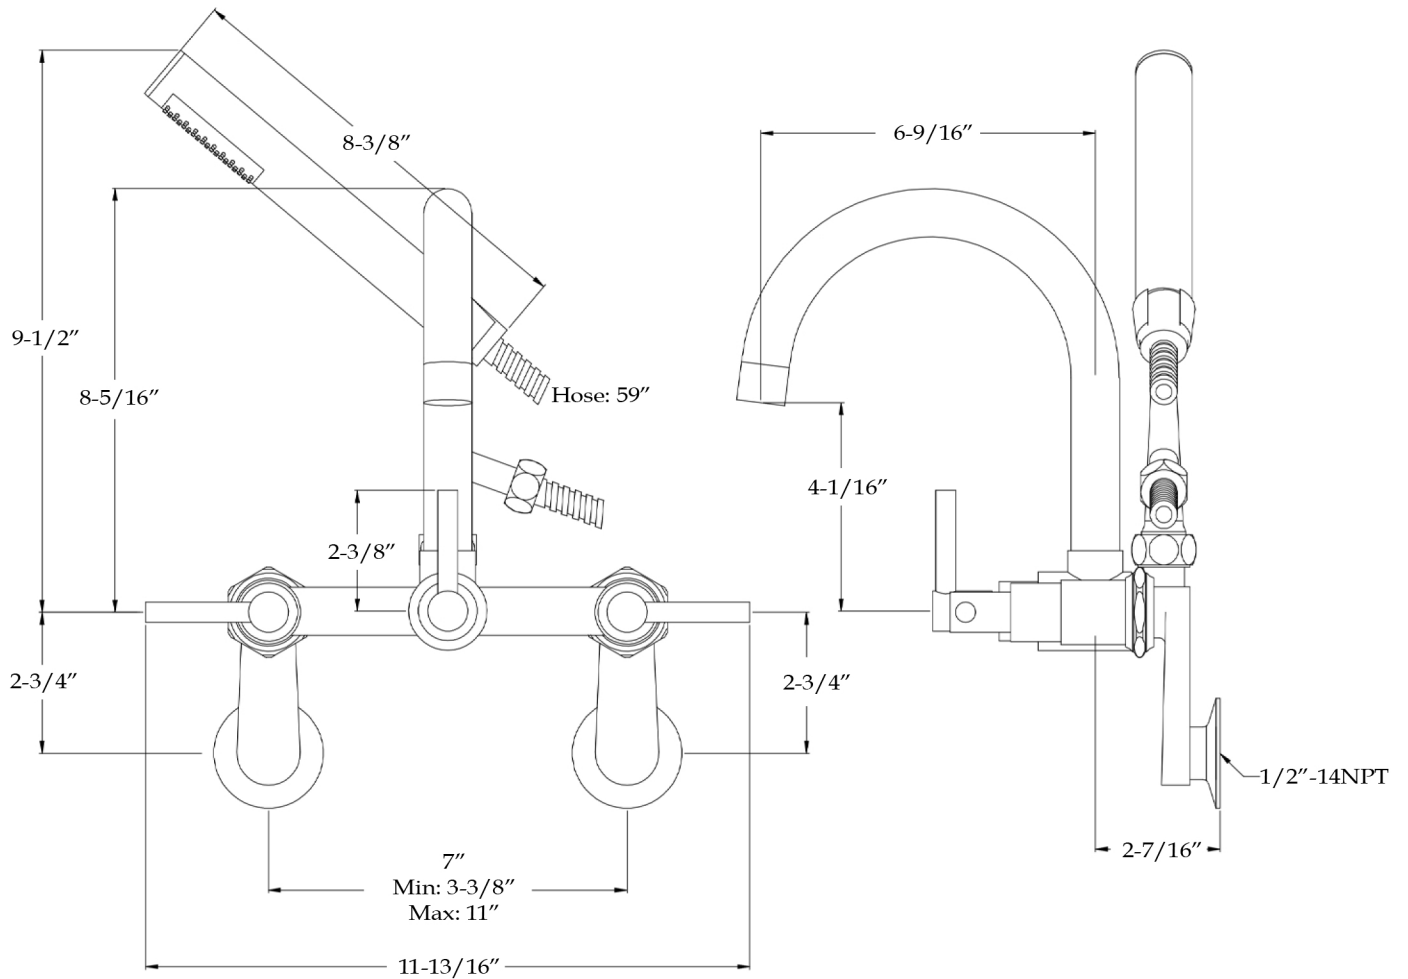

## Gooseneck Wall Mount Tub Faucet by Randolph Morris

Item #: RMH457

All products and specifications are subject to change without notice. Randolph Morris is not responsible for typographical and/or dimensional errors. Typographical errors are subject to correction.

Note: Rough-in dimensions may vary +/- 1/2" and are subject to change. No responsibility is assumed by Randolph Morris.