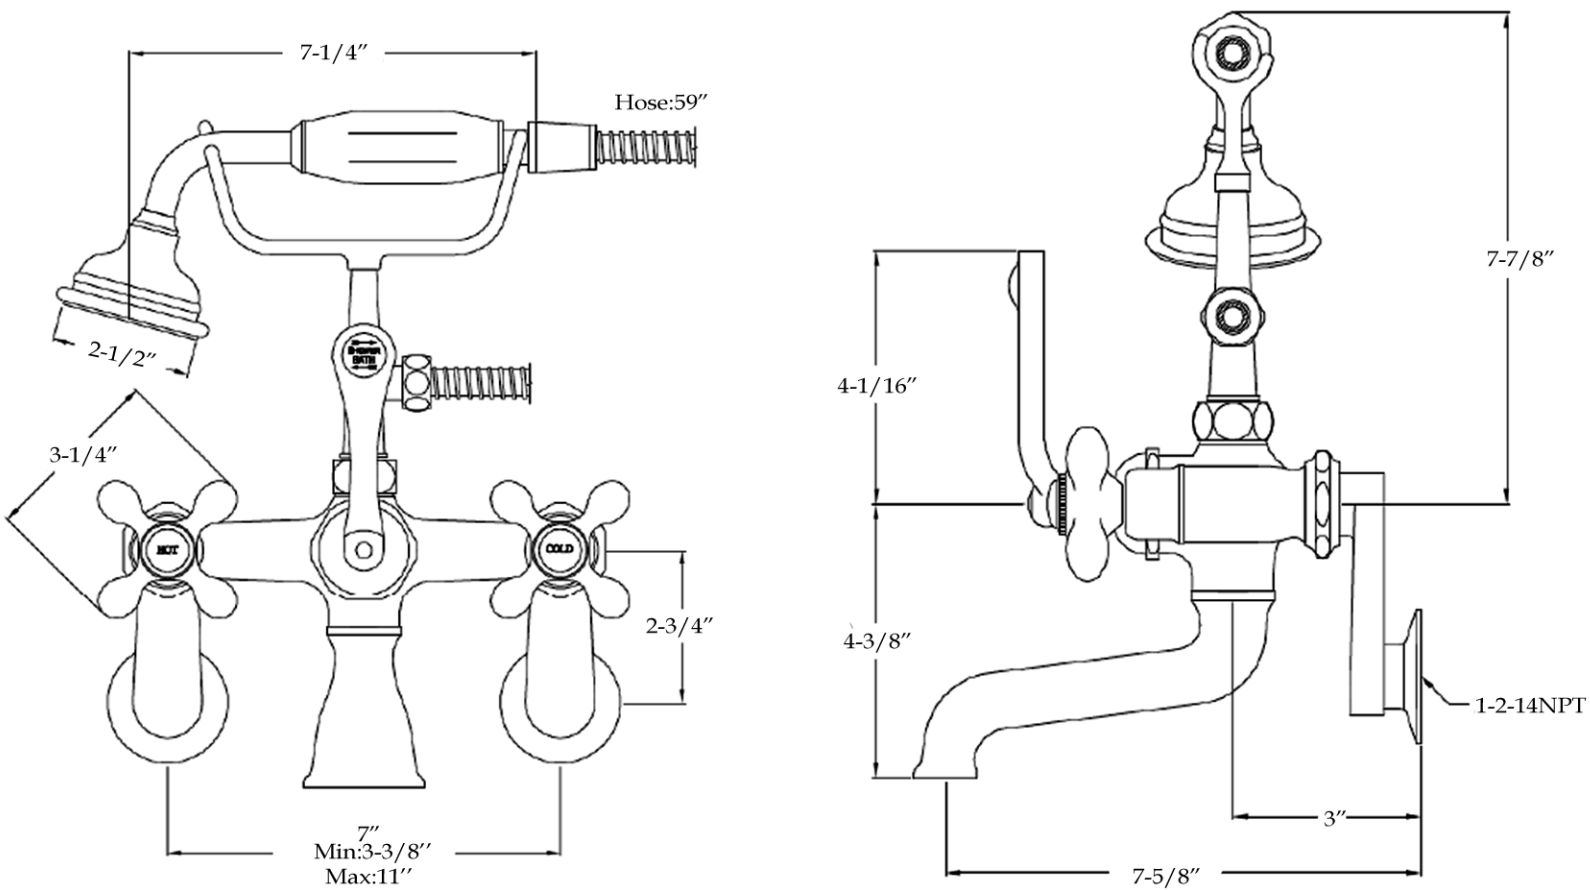

## Wall Mount English Telephone Faucet by Randolph Morris

Item #: RMH321

All products and specifications are subject to change without notice. Randolph Morris is not responsible for typographical and/or dimensional errors. Typographical errors are subject to correction.

Note: Rough-in dimensions may vary +/- 1/2" and are subject to change. No responsibility is assumed by Randolph Morris.