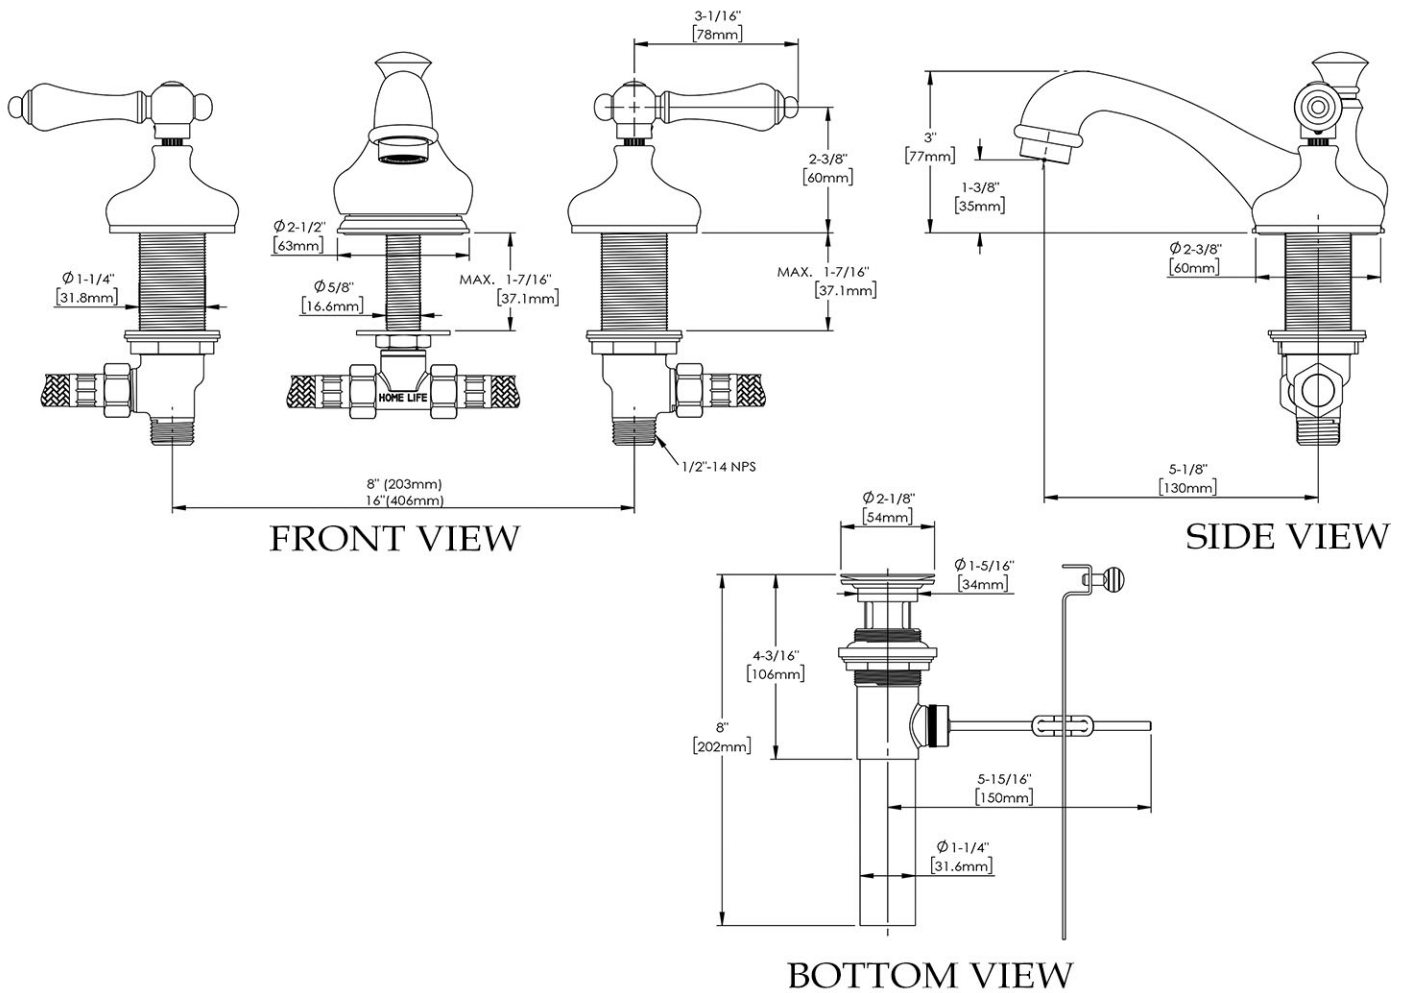

Widespread Sink Faucet by Randolph Morris

Item #: RMH302ML

All products and specifications are subject to change without notice. Randolph Morris is not responsible for typographical and/or dimensional errors. Typographical errors are subject to correction.

Note: Rough-in dimensions may vary +/- 1/2" and are subject to change. No responsibility is assumed by Randolph Morris.