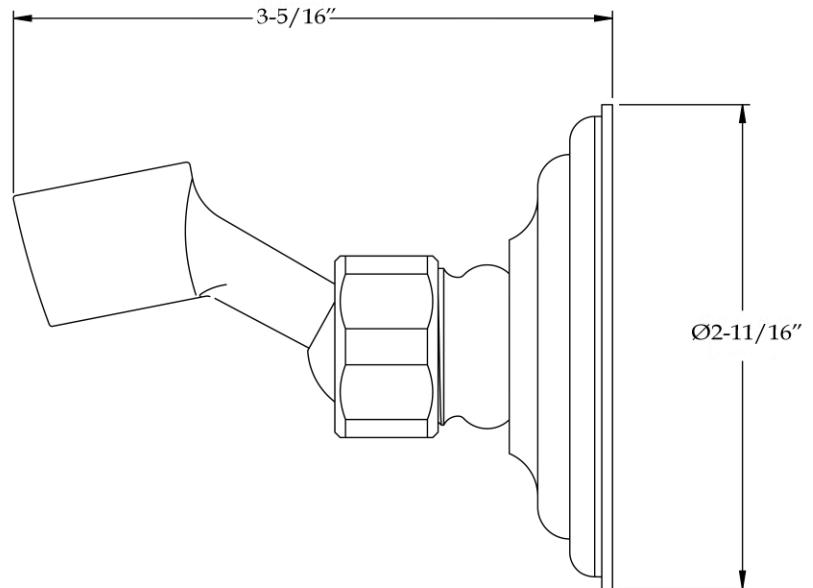

Handshower Holder
by Randolph Morris

Item #: RMH142

All products and specifications are subject to change without notice. Randolph Morris is not responsible for typographical and/or dimensional errors. Typographical errors are subject to correction.

Note: Rough-in dimensions may vary +/- 1/2" and are subject to change. No responsibility is assumed by Randolph Morris.