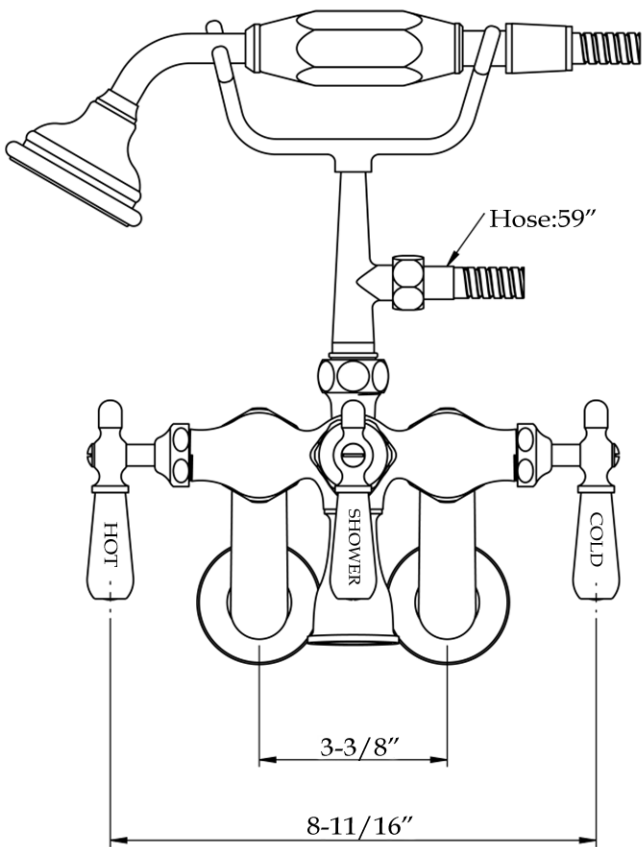

Deck Mount Tub Faucet by Randolph Morris

Item #: RMH062

FRONT VIEW

SIDE VIEW

All products and specifications are subject to change without notice. Randolph Morris is not responsible for typographical and/or dimensional errors. Typographical errors are subject to correction.

Note: Rough-in dimensions may vary +/- 1/2" and are subject to change. No responsibility is assumed by Randolph Morris.