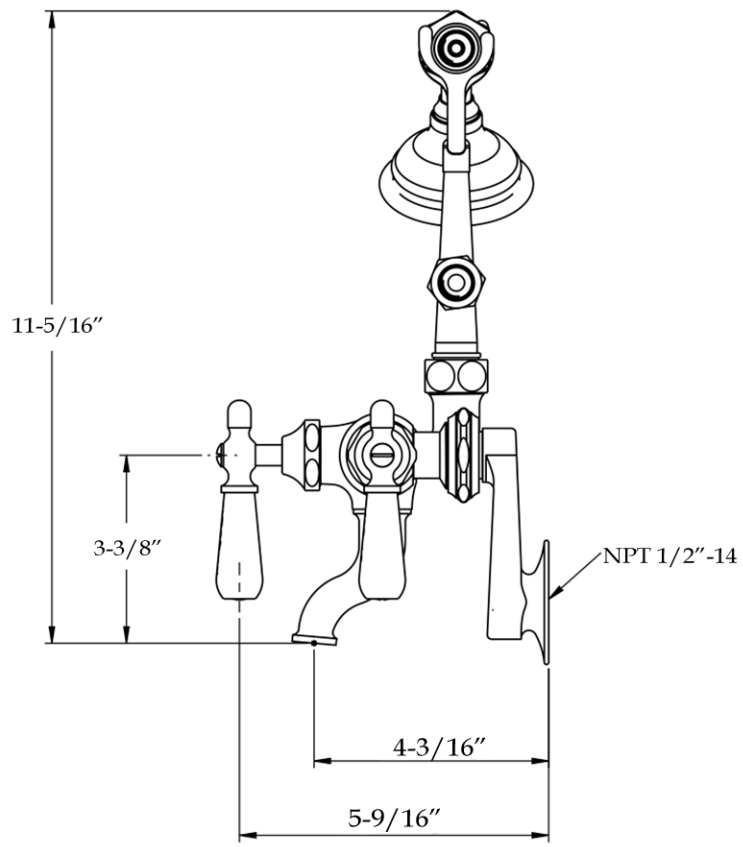

Deck Mount Tub Faucet by Randolph Morris

Item #: RMH062

FRONT VIEW

SIDE VIEW

All products and specifications are subject to change without notice. Randolph Morris is not responsible for typographical and/or dimensional errors. Typographical errors are subject to correction.

Note: Rough-in dimensions may vary +/- 1/2" and are subject to change. No responsibility is assumed by Randolph Morris.