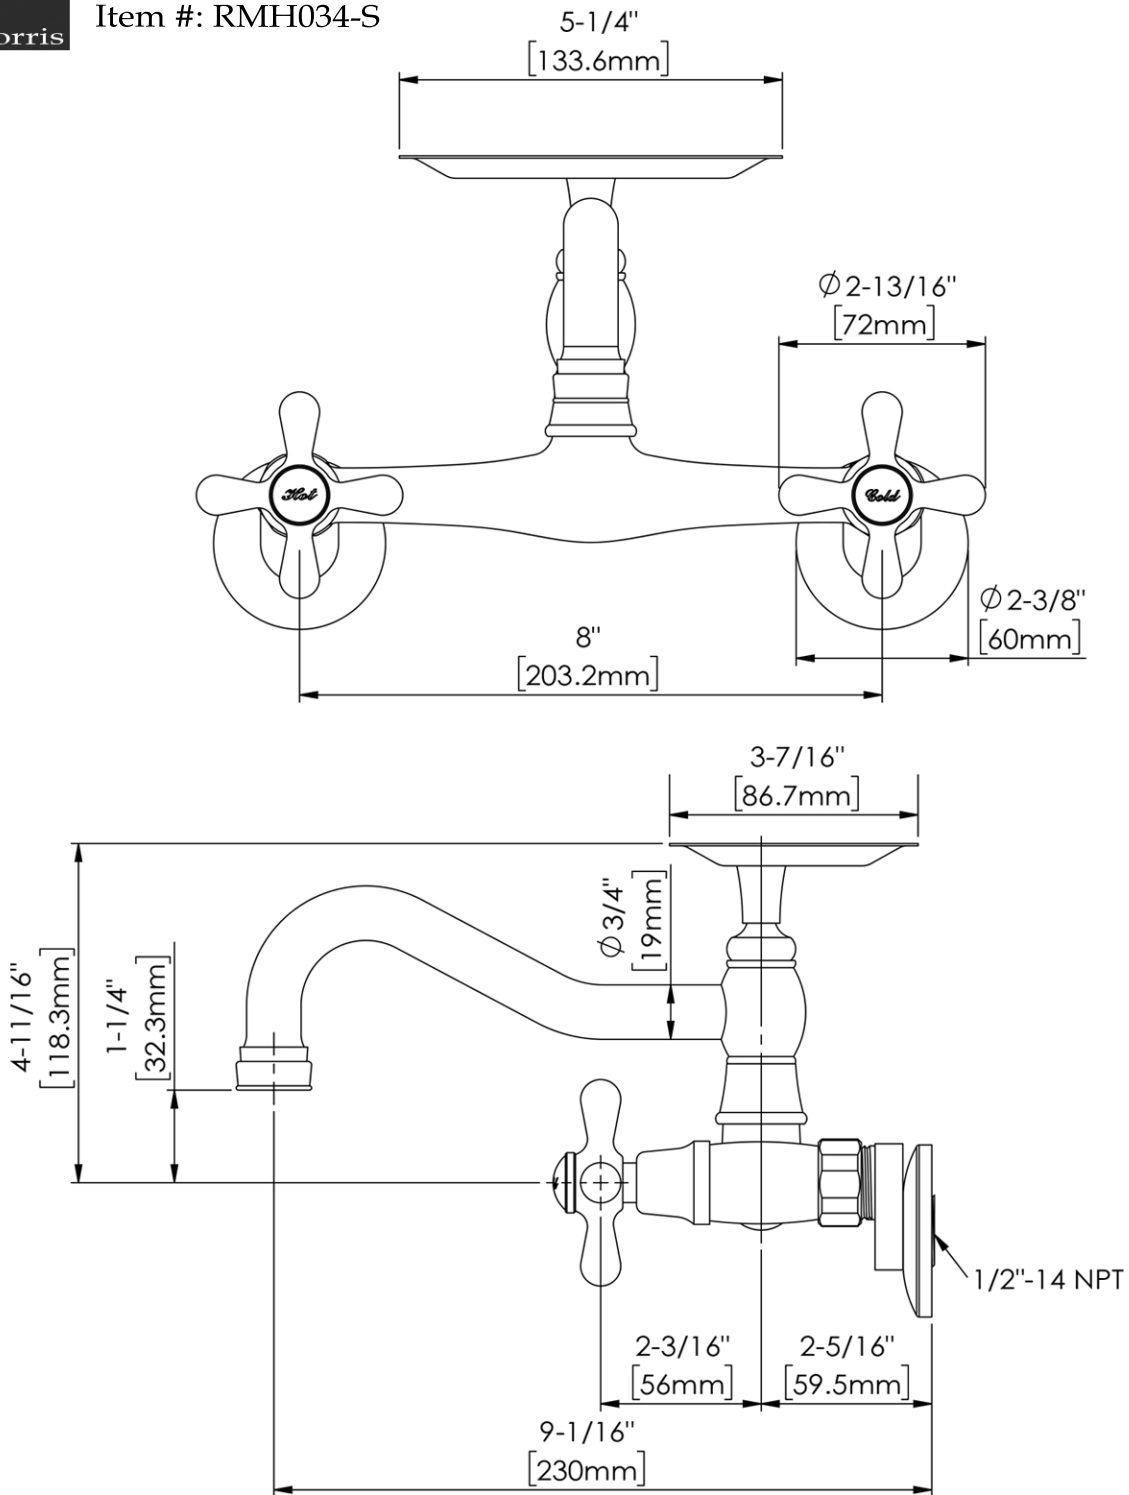

Wall Mounted Kitchen Faucet - Metal Lever - With Soap Dish

Item #: RMH034-S

All products and specifications are subject to change without notice. Randolph Morris is not responsible for typographical and/or dimensional errors. Typographical errors are subject to correction.

Note: Rough-in dimensions may vary +/- 1/2" and are subject to change. No responsibility is assumed by Randolph Morris.

Wall Mounted Kitchen Faucet - Metal Lever by Randolph Morris

Item #: RMH034

All products and specifications are subject to change without notice. Randolph Morris is not responsible for typographical and/or dimensional errors. Typographical errors are subject to correction.

Note: Rough-in dimensions may vary +/- 1/2" and are subject to change. No responsibility is assumed by Randolph Morris.