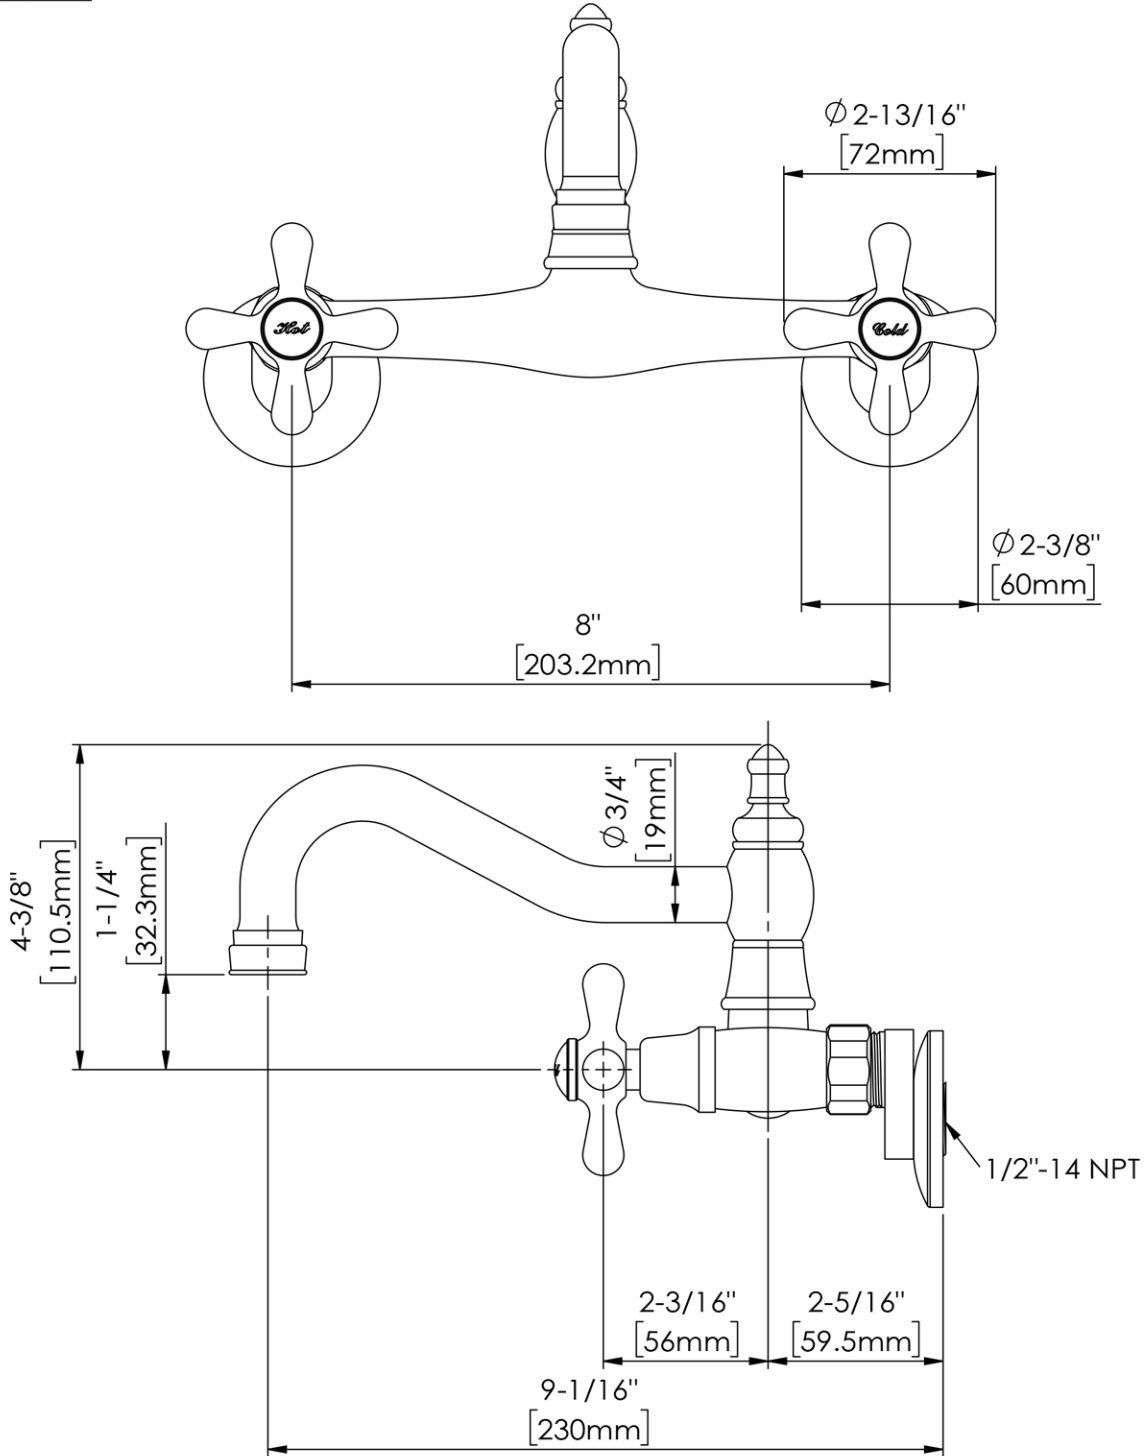

Wall Mounted Kitchen Faucet - Metal Lever - With Soap Dish

Item #: RMH034-S

All products and specifications are subject to change without notice. Randolph Morris is not responsible for typographical and/or dimensional errors. Typographical errors are subject to correction.

Note: Rough-in dimensions may vary +/- 1/2" and are subject to change. No responsibility is assumed by Randolph Morris.

Wall Mounted Kitchen Faucet - Metal Lever by Randolph Morris

Item #: RMH034

All products and specifications are subject to change without notice. Randolph Morris is not responsible for typographical and/or dimensional errors. Typographical errors are subject to correction.

Note: Rough-in dimensions may vary +/- 1/2" and are subject to change. No responsibility is assumed by Randolph Morris.