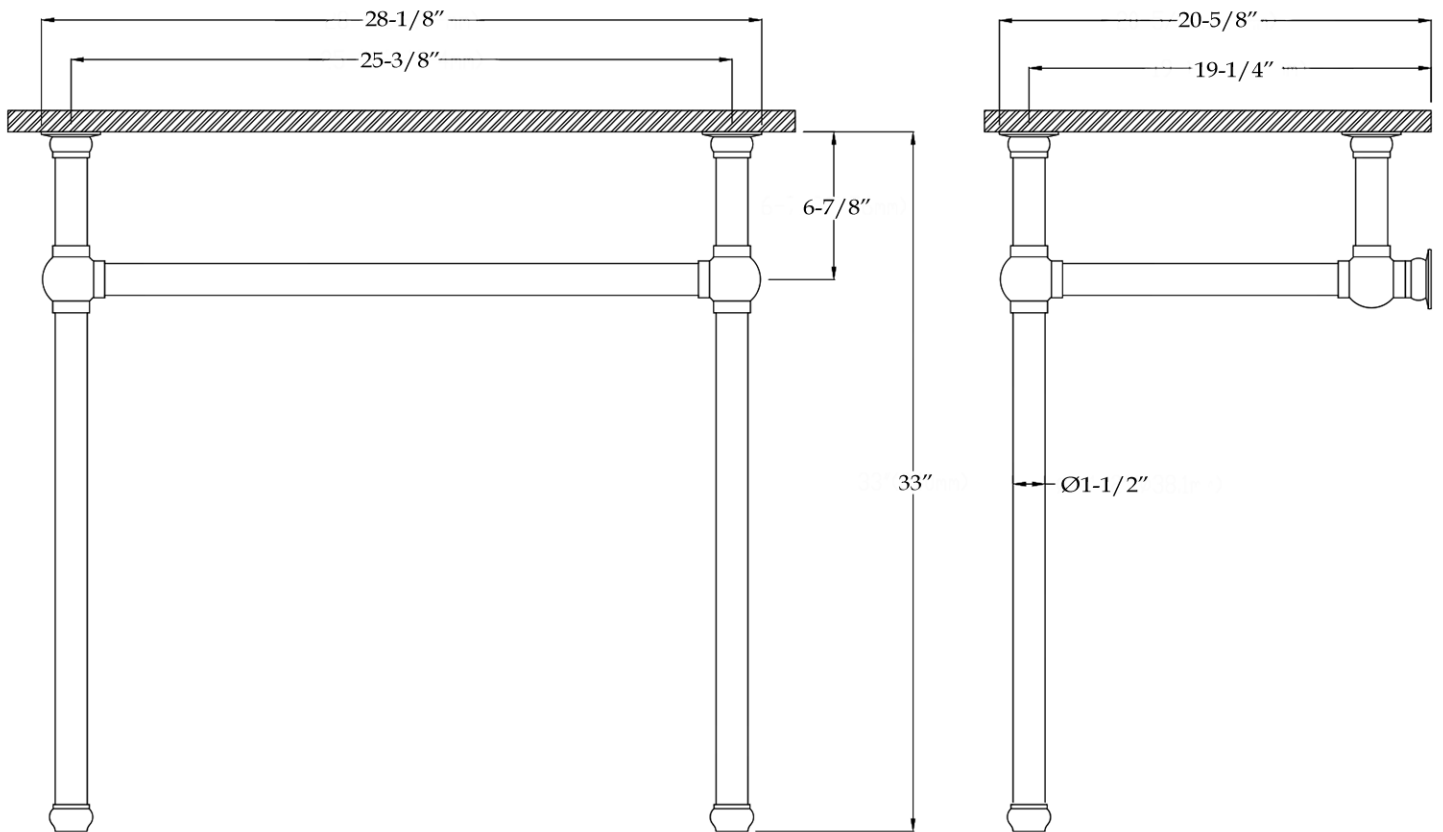

Console Legs by Randolph Morris

Item #: RMH-LEGS

All products and specifications are subject to change without notice. Randolph Morris is not responsible for typographical and/or dimensional errors. Typographical errors are subject to correction.

Note: Rough-in dimensions may vary $\pm 1/2''$ and are subject to change. No responsibility is assumed by Randolph Morris.