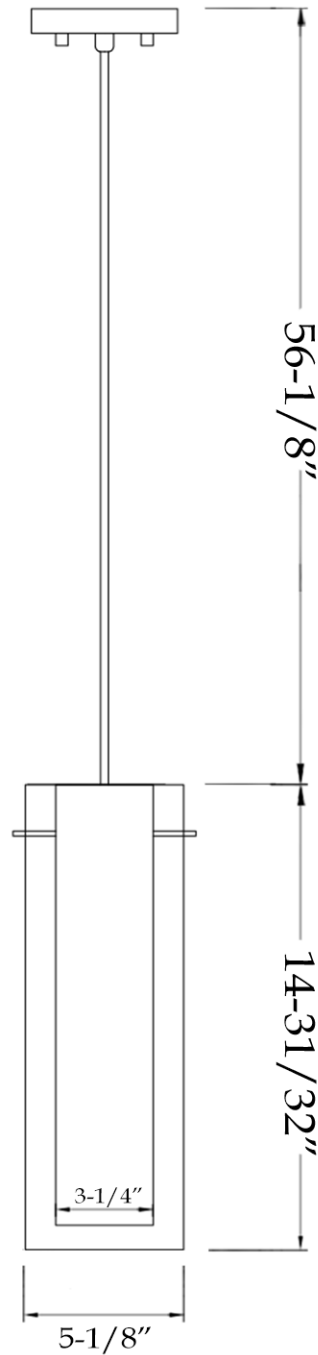

Pendant light  
by Randolph Morris

Item #: RMGL988-1

All products and specifications are subject to change without notice. Randolph Morris is not responsible for typographical and/or dimensional errors. Typographical errors are subject to correction.

Note: Rough-in dimensions may vary +/- 1/2" and are subject to change. No responsibility is assumed by Randolph Morris.