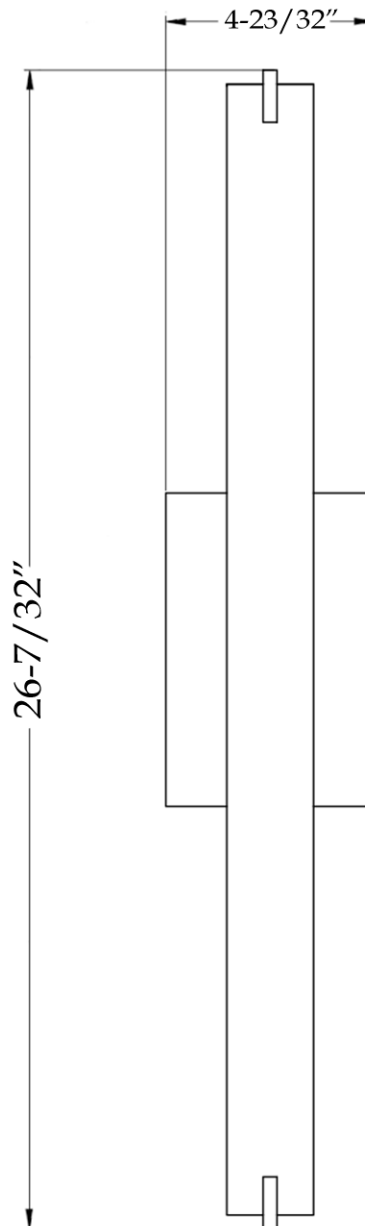

Pendant light by Randolph Morris

Item #: RMGL956-1

All products and specifications are subject to change without notice. Randolph Morris is not responsible for typographical and/or dimensional errors. Typographical errors are subject to correction.

Note: Rough-in dimensions may vary $\pm 1/2\text{'}$ and are subject to change. No responsibility is assumed by Randolph Morris.