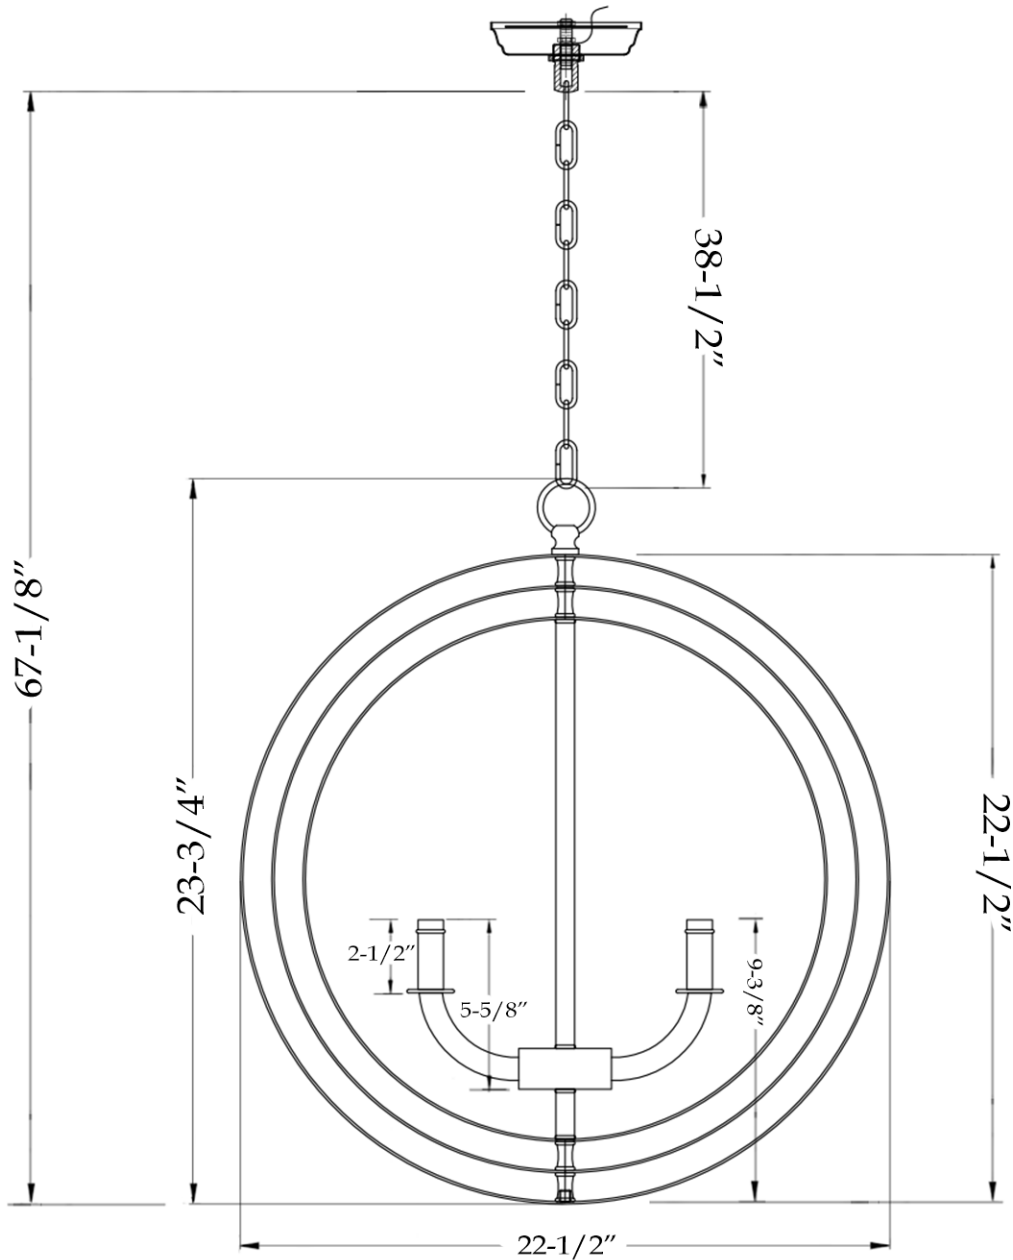

Sconce by Randolph Morris

Item #: RMGL841-5

All products and specifications are subject to change without notice. Randolph Morris is not responsible for typographical and/or dimensional errors. Typographical errors are subject to correction.

Note: Rough-in dimensions may vary +/- 1/2" and are subject to change. No responsibility is assumed by Randolph Morris.