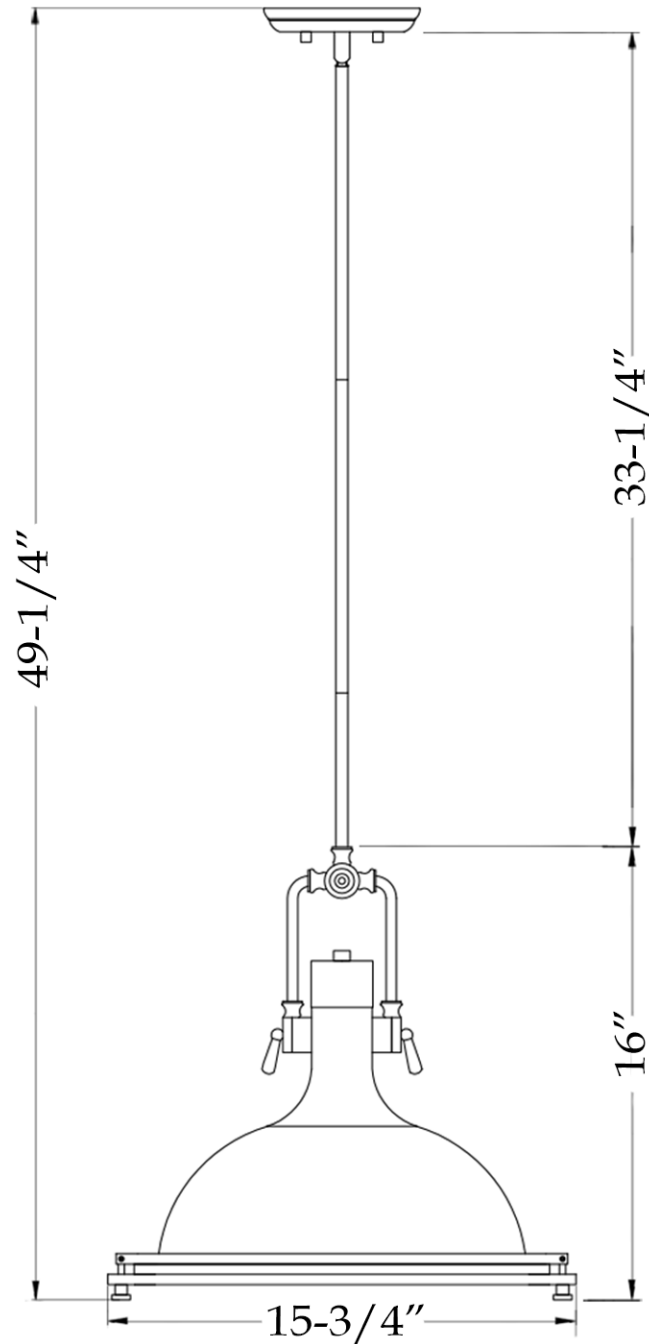

Chandelier by Randolph Morris

Item #: RMGL7491-1

All products and specifications are subject to change without notice. Randolph Morris is not responsible for typographical and/or dimensional errors. Typographical errors are subject to correction.

Note: Rough-in dimensions may vary +/- 1/2" and are subject to change. No responsibility is assumed by Randolph Morris.