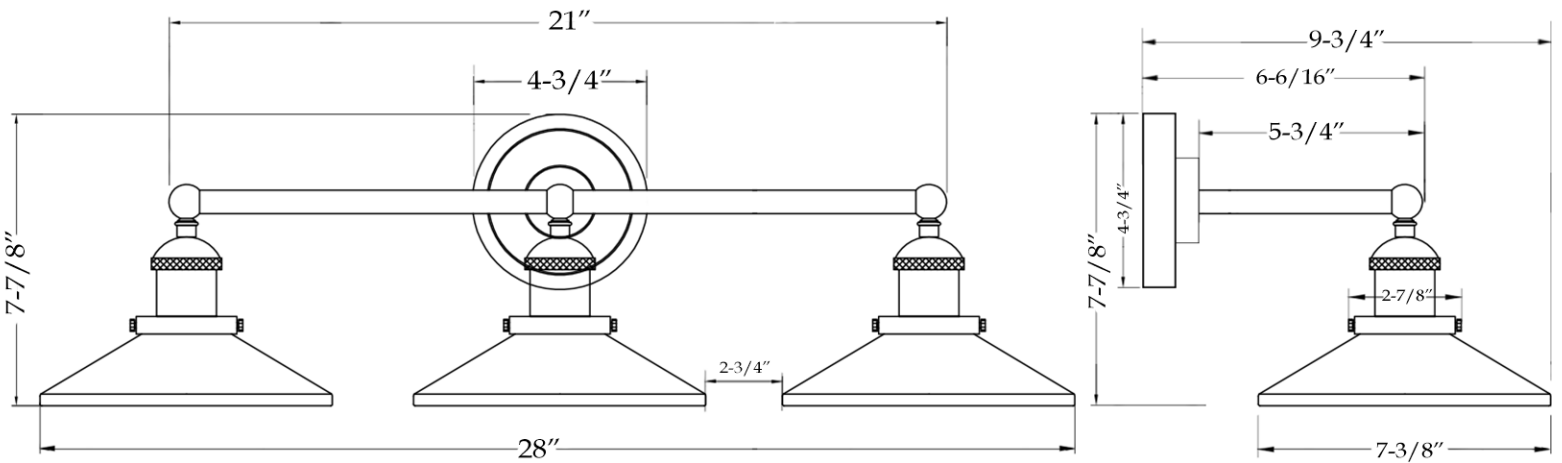

Sconce  
by Randolph Morris

Item #: RMGL717-3

FRONT VIEW

SIDE VIEW

All products and specifications are subject to change without notice. Randolph Morris is not responsible for typographical and/or dimensional errors. Typographical errors are subject to correction.

Note: Rough-in dimensions may vary +/- 1/2" and are subject to change. No responsibility is assumed by Randolph Morris.