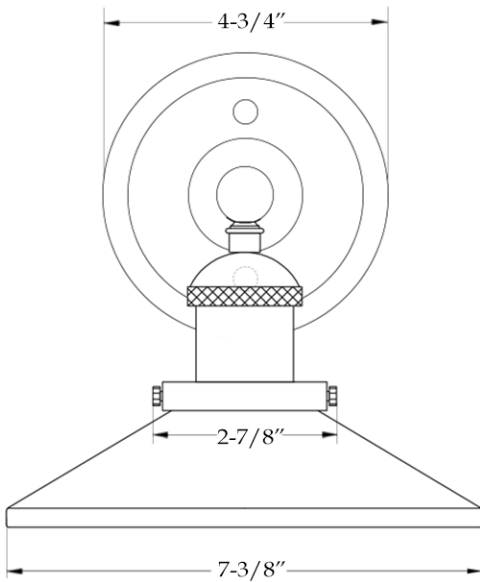

Sconce  
by Randolph Morris

Item #: RMGL717-1

FRONT VIEW

SIDE VIEW

All products and specifications are subject to change without notice. Randolph Morris is not responsible for typographical and/or dimensional errors. Typographical errors are subject to correction.

Note: Rough-in dimensions may vary +/- 1/2" and are subject to change. No responsibility is assumed by Randolph Morris.