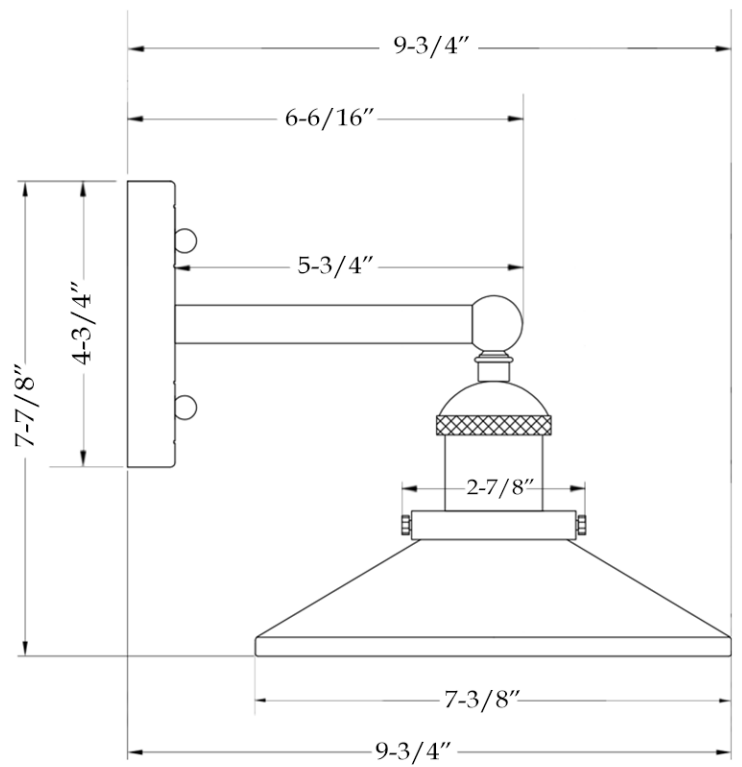

Sconce  
by Randolph Morris

Item #: RMGL717-1

FRONT VIEW

SIDE VIEW

All products and specifications are subject to change without notice. Randolph Morris is not responsible for typographical and/or dimensional errors. Typographical errors are subject to correction.

Note: Rough-in dimensions may vary +/- 1/2" and are subject to change. No responsibility is assumed by Randolph Morris.