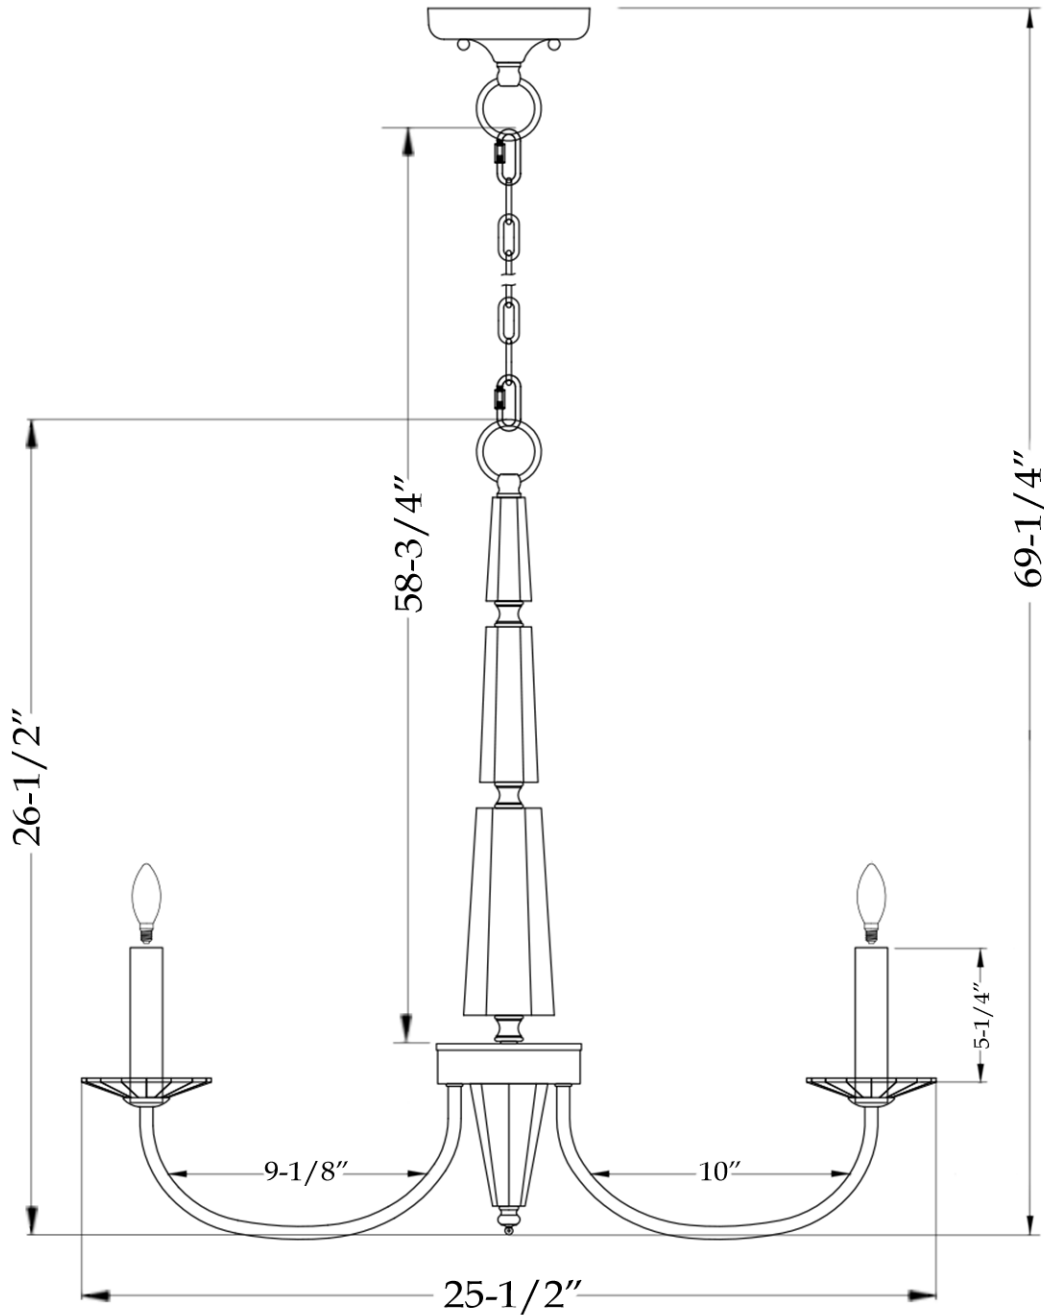

Chandelier
by Randolph Morris

Item #: RMGL650-6

All products and specifications are subject to change without notice. Randolph Morris is not responsible for typographical and/or dimensional errors. Typographical errors are subject to correction.

Note: Rough-in dimensions may vary +/- 1/2" and are subject to change. No responsibility is assumed by Randolph Morris.