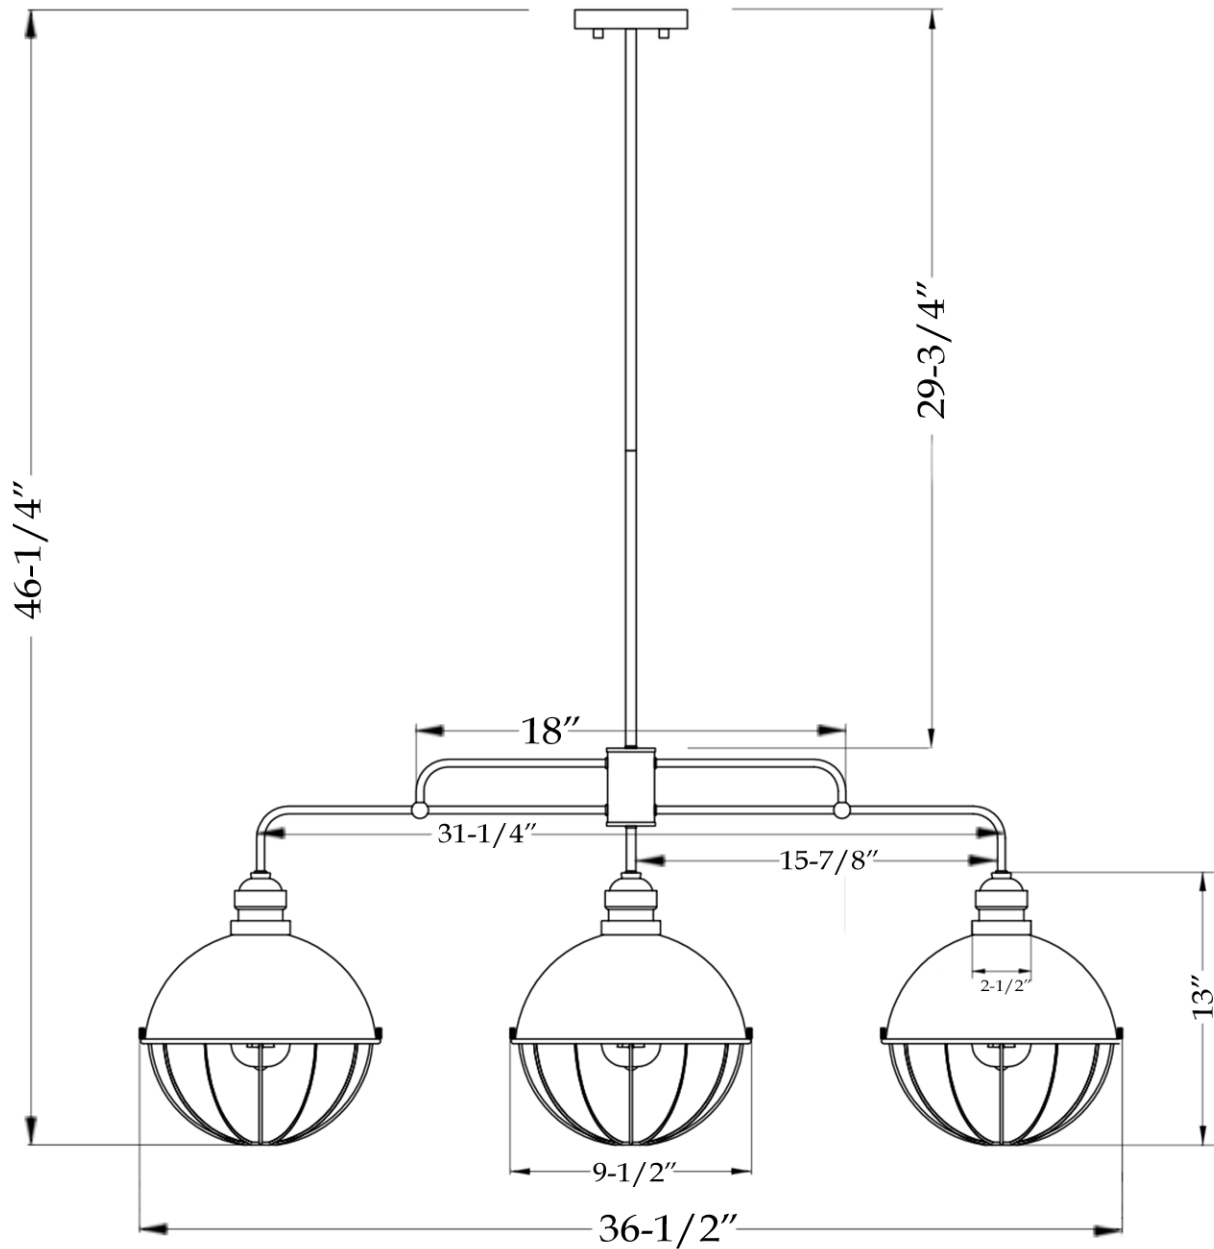

## Pendant light by Randolph Morris

Item #: RMGL630-3

All products and specifications are subject to change without notice. Randolph Morris is not responsible for typographical and/or dimensional errors. Typographical errors are subject to correction.

Note: Rough-in dimensions may vary +/- 1/2" and are subject to change. No responsibility is assumed by Randolph Morris.