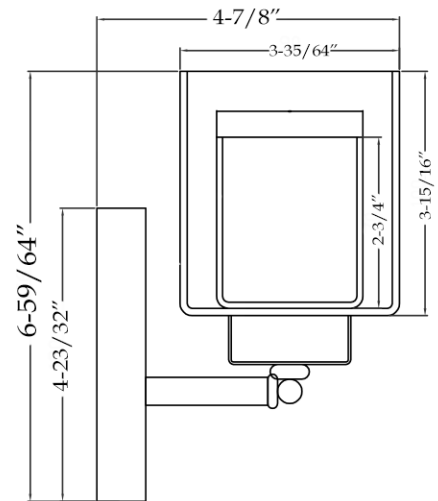

Sconce by Randolph Morris

Item #: RMGL491-2

All products and specifications are subject to change without notice. Randolph Morris is not responsible for typographical and/or dimensional errors. Typographical errors are subject to correction.

Note: Rough-in dimensions may vary $\pm 1/2''$ and are subject to change. No responsibility is assumed by Randolph Morris.