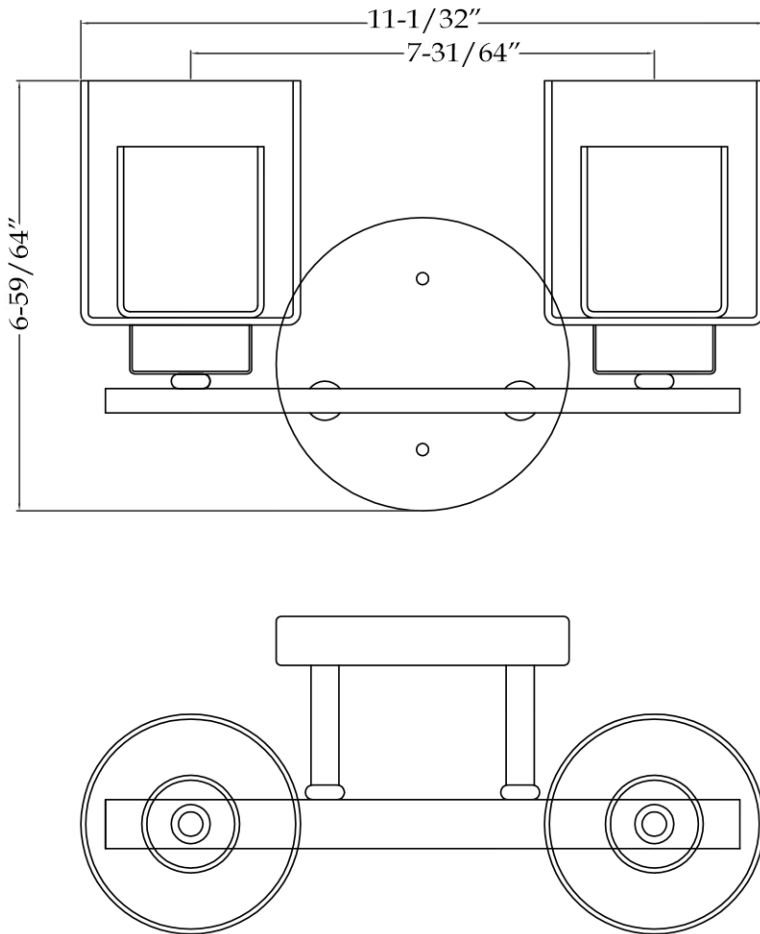

Sconce by Randolph Morris

Item #: RMGL491-2

All products and specifications are subject to change without notice. Randolph Morris is not responsible for typographical and/or dimensional errors. Typographical errors are subject to correction.

Note: Rough-in dimensions may vary $\pm 1/2''$ and are subject to change. No responsibility is assumed by Randolph Morris.