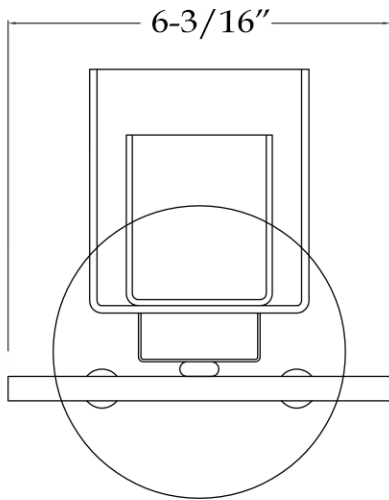

All products and specifications are subject to change without notice. Randolph Morris is not responsible for typographical and/or dimensional errors. Typographical errors are subject to correction.

Note: Rough-in dimensions may vary +/- 1/2" and are subject to change. No responsibility is assumed by Randolph Morris.