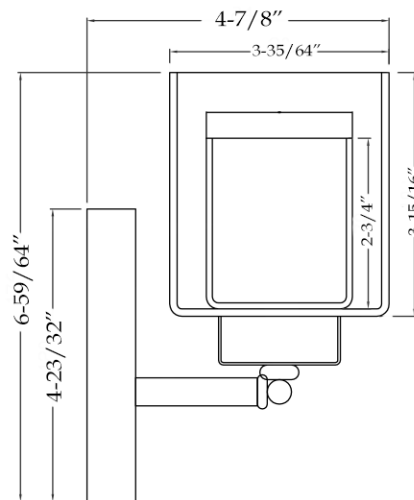

Sconce by Randolph Morris

Item #: RMGL491-1

All products and specifications are subject to change without notice. Randolph Morris is not responsible for typographical and/or dimensional errors. Typographical errors are subject to correction.

Note: Rough-in dimensions may vary +/- 1/2" and are subject to change. No responsibility is assumed by Randolph Morris.