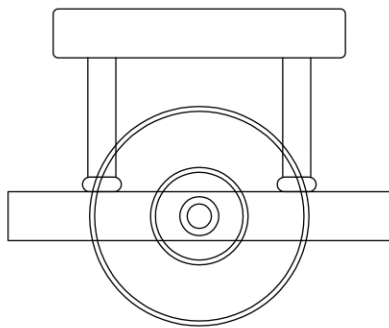

Sconce by Randolph Morris

Item #: RMGL491-1

All products and specifications are subject to change without notice. Randolph Morris is not responsible for typographical and/or dimensional errors. Typographical errors are subject to correction.

Note: Rough-in dimensions may vary +/- 1/2" and are subject to change. No responsibility is assumed by Randolph Morris.