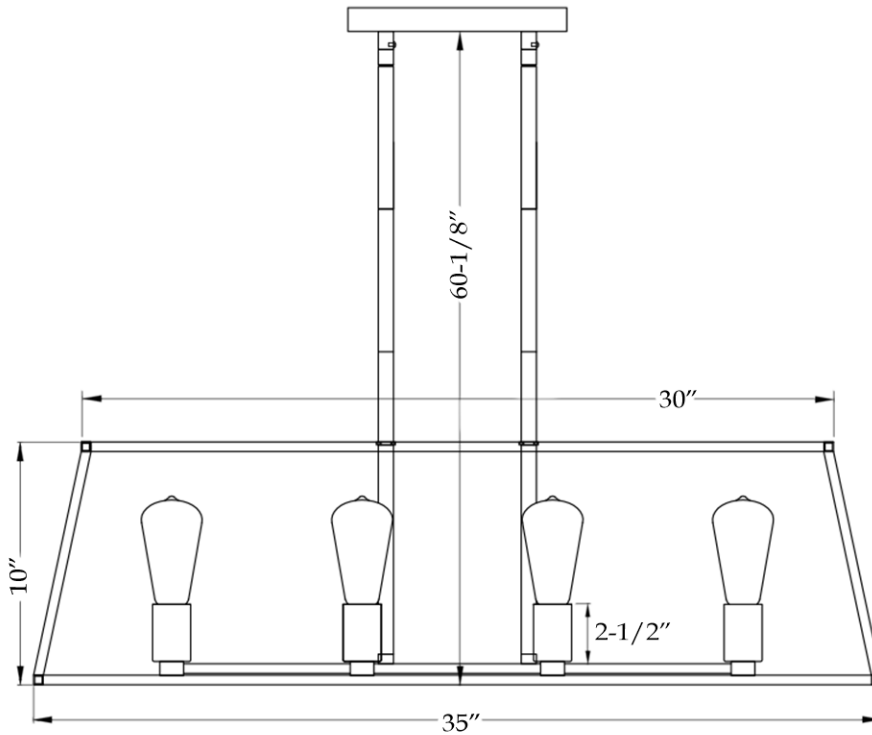

**Chandelier**  
by Randolph Morris

Item #: RMGL468-8

TOP VIEW

FRONT VIEW

All products and specifications are subject to change without notice. Randolph Morris is not responsible for typographical and/or dimensional errors. Typographical errors are subject to correction.

Note: Rough-in dimensions may vary +/- 1/2" and are subject to change. No responsibility is assumed by Randolph Morris.