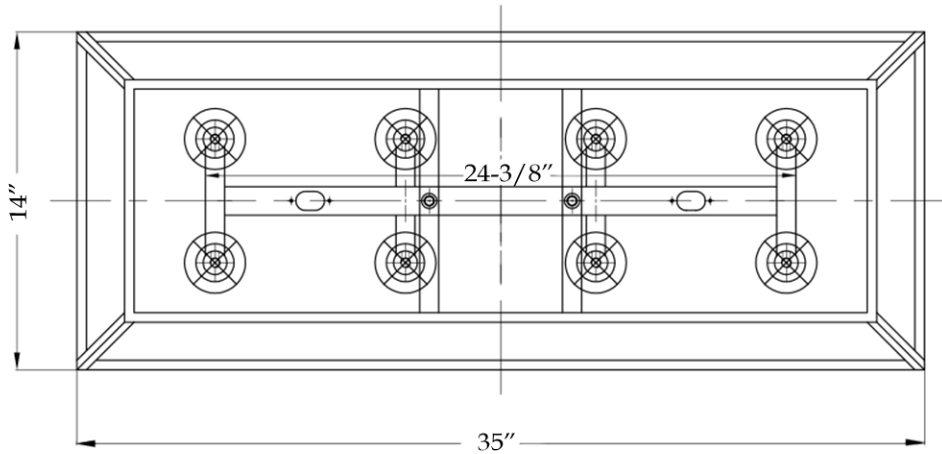

**Chandelier**  
by Randolph Morris

Item #: RMGL468-8

TOP VIEW

FRONT VIEW

All products and specifications are subject to change without notice. Randolph Morris is not responsible for typographical and/or dimensional errors. Typographical errors are subject to correction.

Note: Rough-in dimensions may vary +/- 1/2" and are subject to change. No responsibility is assumed by Randolph Morris.