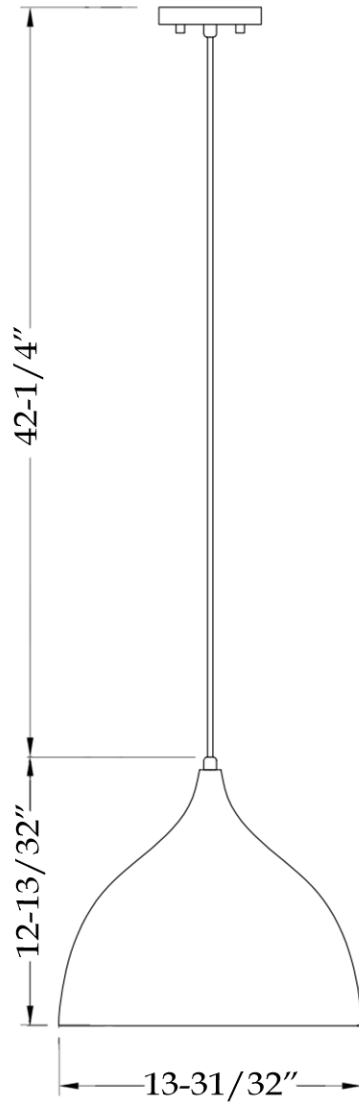

Pendant light
by Randolph Morris

Item #: RMGL389-1

All products and specifications are subject to change without notice. Randolph Morris is not responsible for typographical and/or dimensional errors. Typographical errors are subject to correction.

Note: Rough-in dimensions may vary +/- 1/2" and are subject to change. No responsibility is assumed by Randolph Morris.