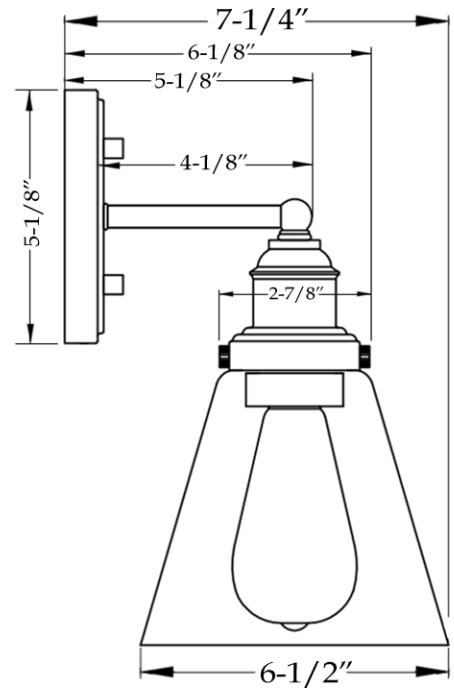

Sconce  
by Randolph Morris

Item #: RMGL210-2

FRONT VIEW

SIDE VIEW

All products and specifications are subject to change without notice. Randolph Morris is not responsible for typographical and/or dimensional errors. Typographical errors are subject to correction.

Note: Rough-in dimensions may vary +/- 1/2" and are subject to change. No responsibility is assumed by Randolph Morris.