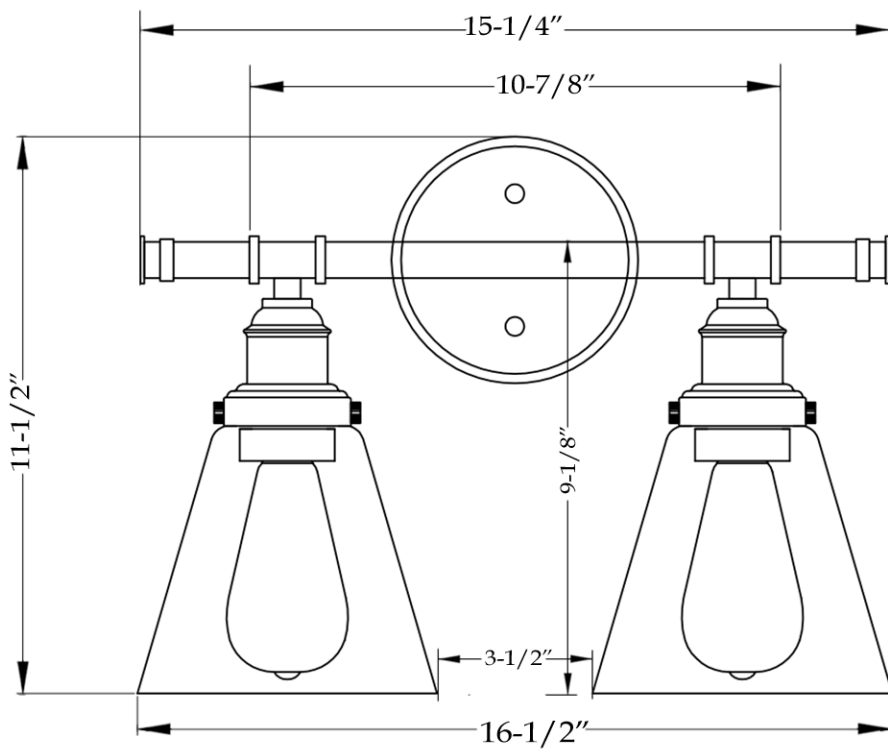

Sconce  
by Randolph Morris

Item #: RMGL210-2

FRONT VIEW

SIDE VIEW

All products and specifications are subject to change without notice. Randolph Morris is not responsible for typographical and/or dimensional errors. Typographical errors are subject to correction.

Note: Rough-in dimensions may vary +/- 1/2" and are subject to change. No responsibility is assumed by Randolph Morris.