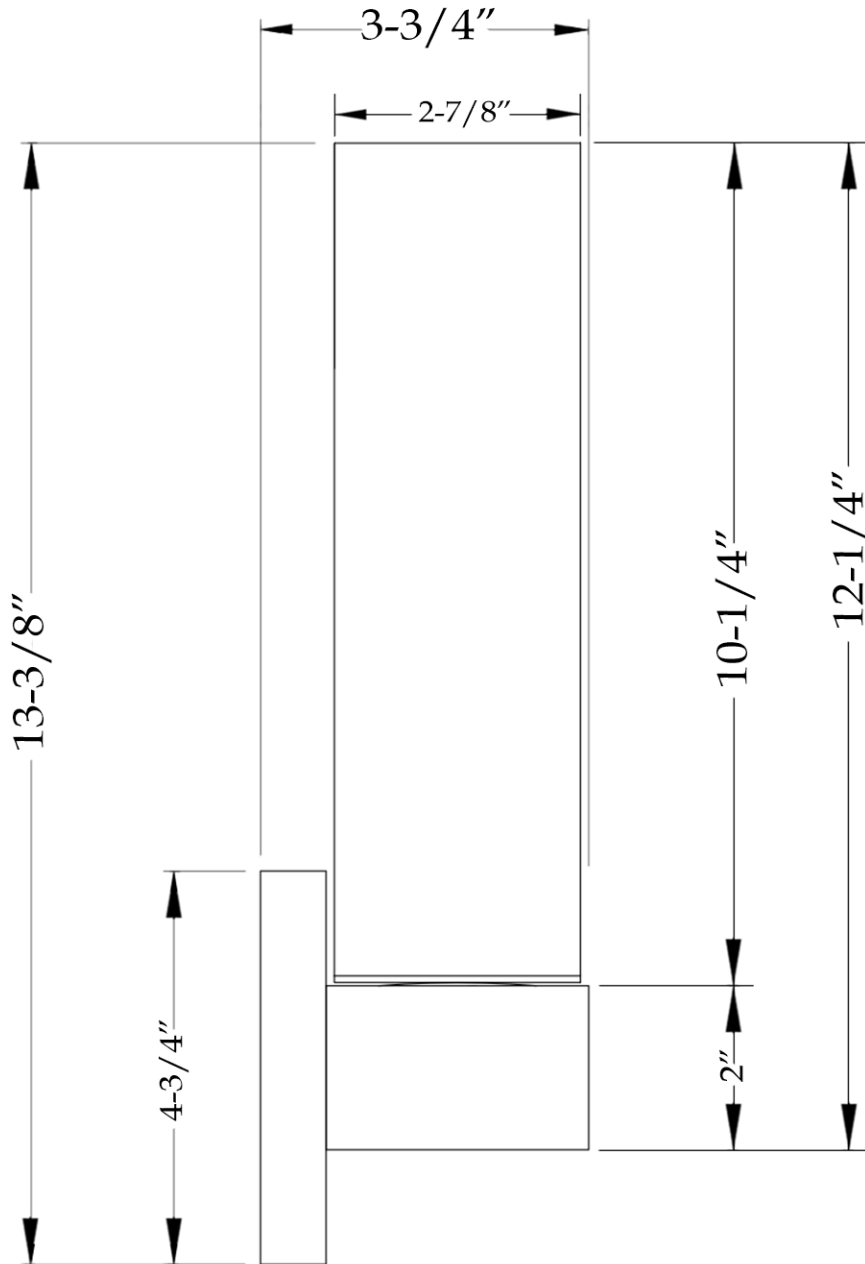

Sconce
by Randolph Morris

Item #: RMGL194-1

All products and specifications are subject to change without notice. Randolph Morris is not responsible for typographical and/or dimensional errors. Typographical errors are subject to correction.

Note: Rough-in dimensions may vary +/- 1/2" and are subject to change. No responsibility is assumed by Randolph Morris.