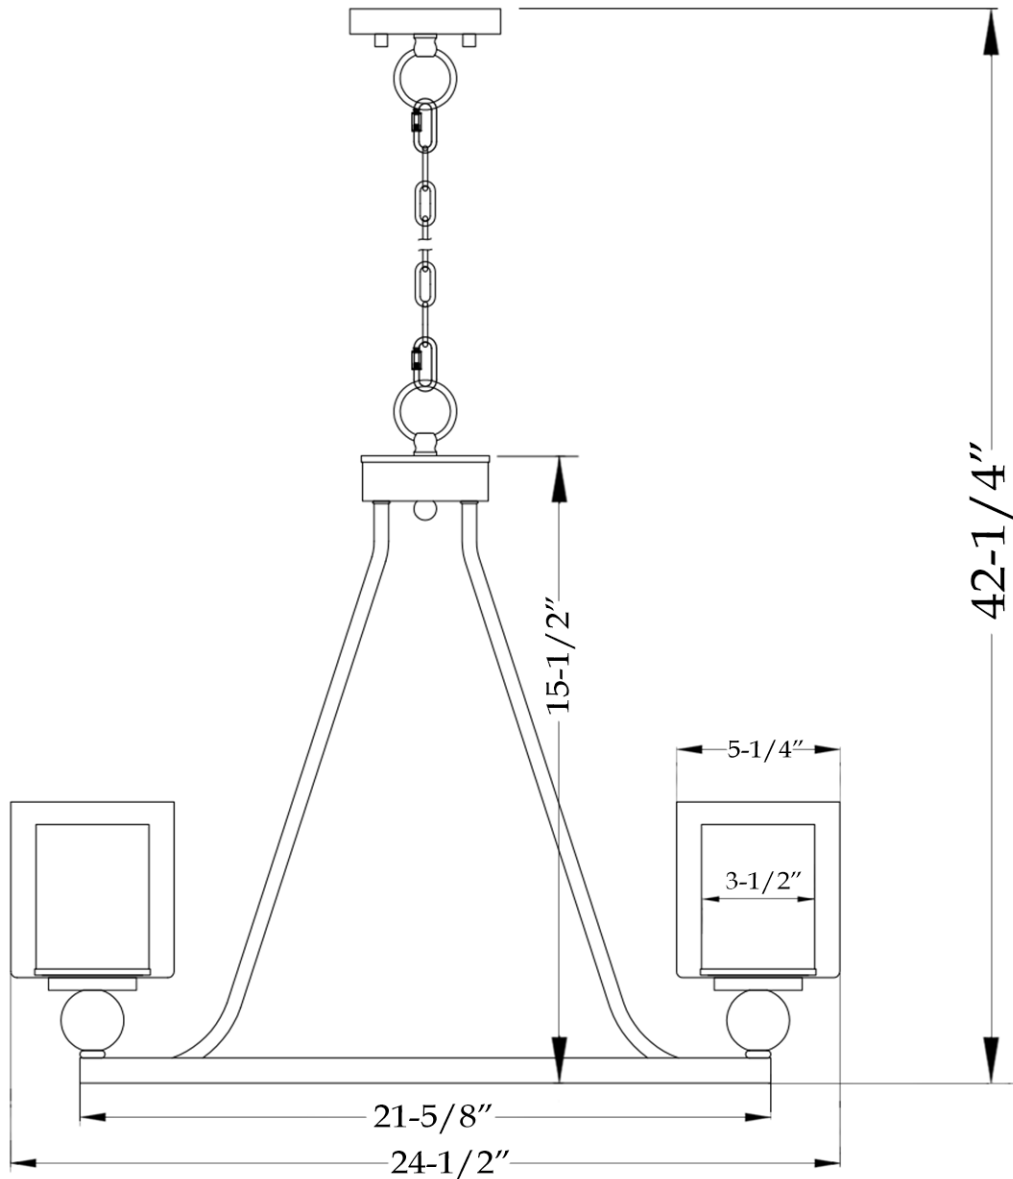

## Chandelier by Randolph Morris

Item #: RMGL175-5

All products and specifications are subject to change without notice. Randolph Morris is not responsible for typographical and/or dimensional errors. Typographical errors are subject to correction.

Note: Rough-in dimensions may vary  $\pm 1/2''$  and are subject to change. No responsibility is assumed by Randolph Morris.