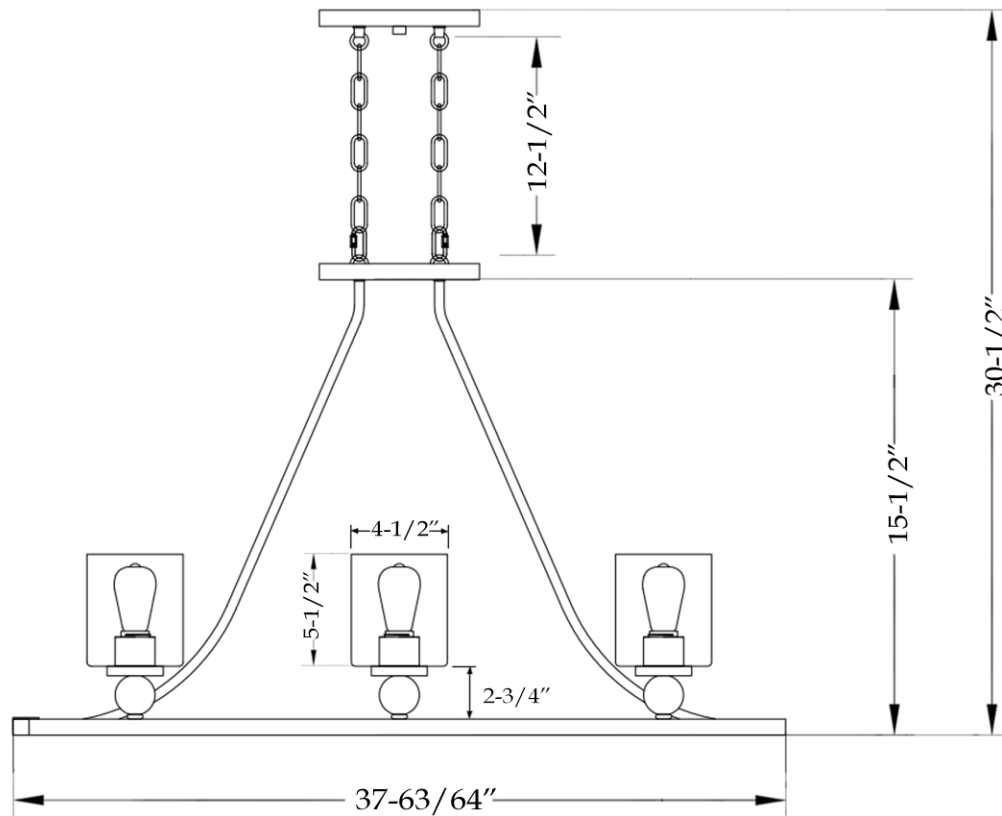

Chandelier by Randolph Morris

Item #: RMGL165-6

TOP VIEW

SIDE VIEW

All products and specifications are subject to change without notice. Randolph Morris is not responsible for typographical and/or dimensional errors. Typographical errors are subject to correction.

Note: Rough-in dimensions may vary +/- 1/2" and are subject to change. No responsibility is assumed by Randolph Morris.