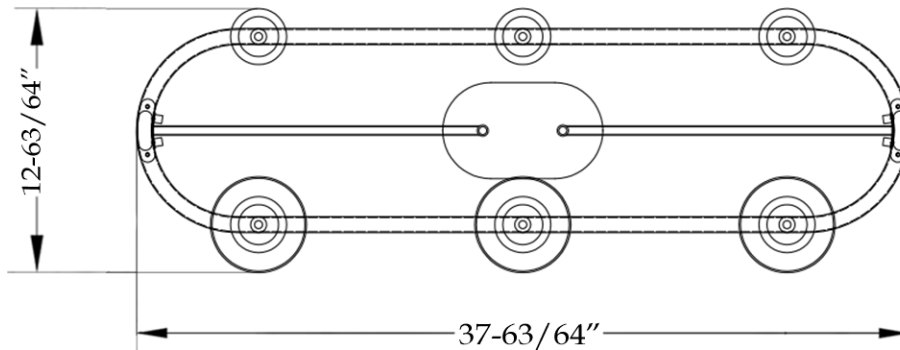

Chandelier by Randolph Morris

Item #: RMGL165-6

TOP VIEW

SIDE VIEW

All products and specifications are subject to change without notice. Randolph Morris is not responsible for typographical and/or dimensional errors. Typographical errors are subject to correction.

Note: Rough-in dimensions may vary +/- 1/2" and are subject to change. No responsibility is assumed by Randolph Morris.